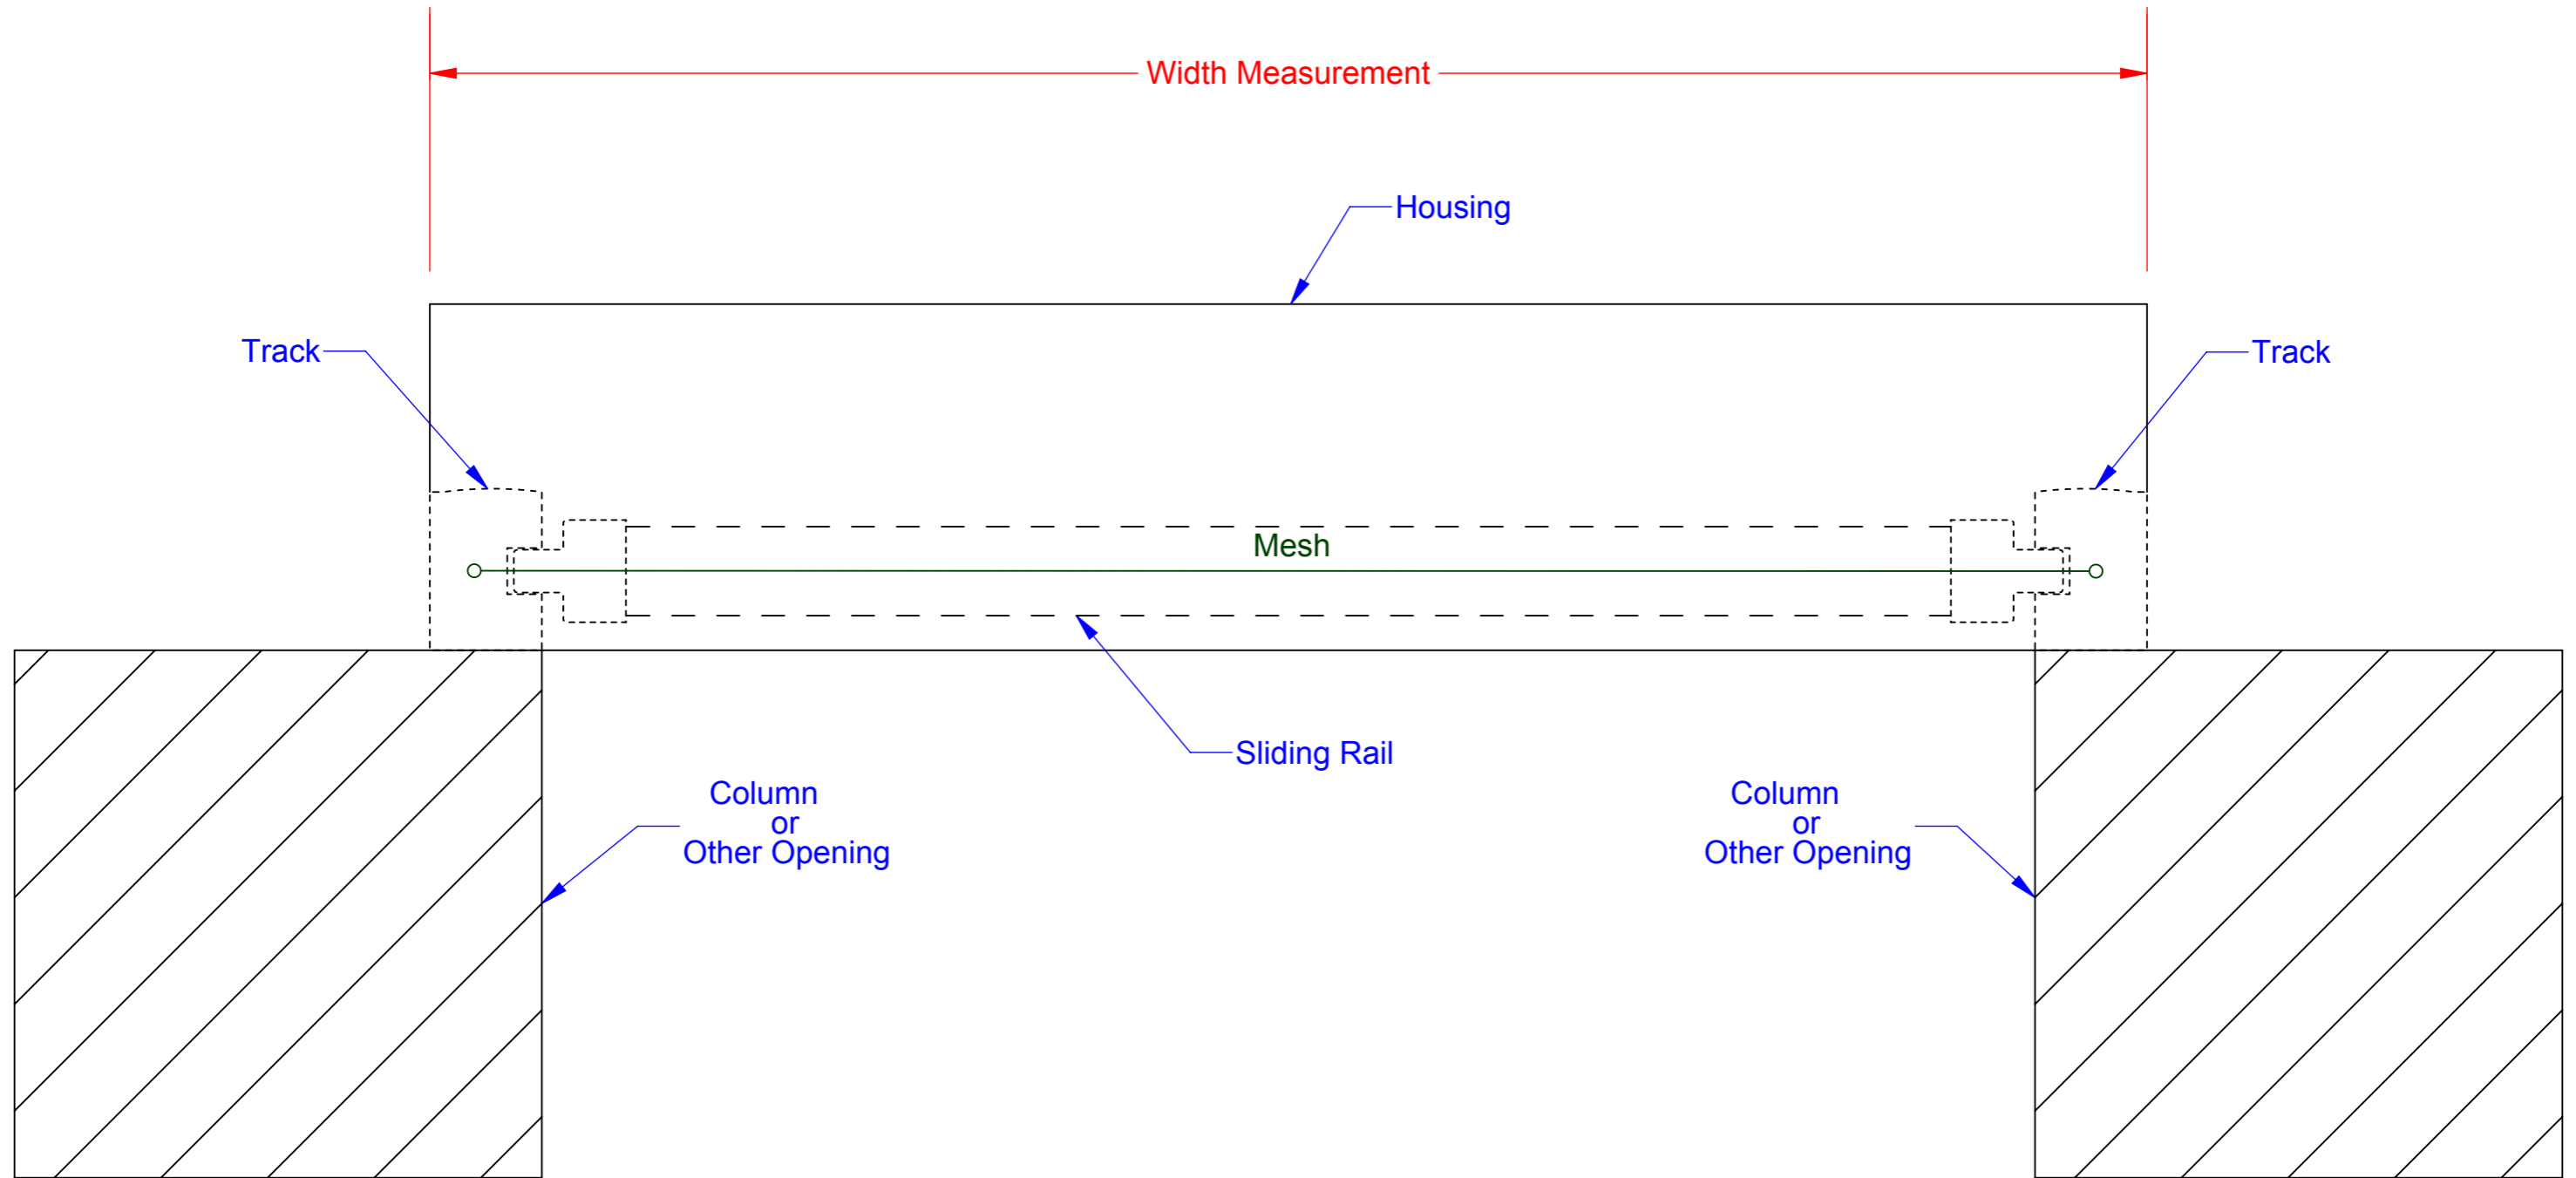

Freedom Screens SMARTSCREEN 100
COMPONENT DIMS - GENERAL
SCALE 1:1 at A3
Revision-006

Freedom Screens SMARTSCREEN 100
VERTICAL SECT. - GENERAL
SCALE 1:2 at A3
Revision-006

Freedom Screens SMARTSCREEN 100
PLAN VIEW - FACE FIT
SCALE 1:2 at A3
Revision-006

Freedom Screens SMARTSCREEN 100
PLAN VIEW - REVEAL FIT
SCALE 1:2 at A3
Revision-006

Freedom Screens SMARTSCREEN 100
PLAN VIEW - CORNER FIT
SCALE 1:4 at A3
Revision-006