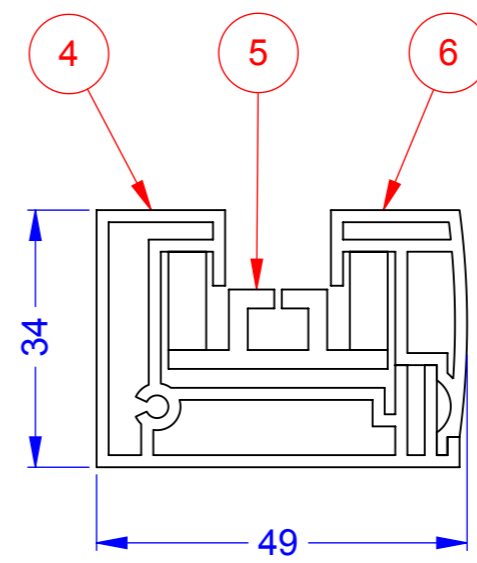

Freedom Screens SMARTSCREEN 100
COMPONENT DIMS - GENERAL
SCALE 1:1 at A3
Revision-006

Freedom Screens SMARTSCREEN 100
VERTICAL SECT. - GENERAL
SCALE 1:2 at A3
Revision-006

Freedom Screens SMARTSCREEN 100
PLAN VIEW - FACE FIT
SCALE 1:2 at A3
Revision-006

Freedom Screens SMARTSCREEN 100
PLAN VIEW - REVEAL FIT
SCALE 1:2 at A3
Revision-006

Freedom Screens SMARTSCREEN 100
PLAN VIEW - CORNER FIT
SCALE 1:4 at A3
Revision-006