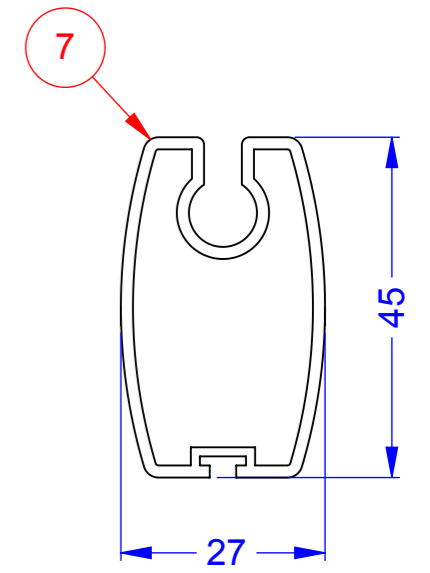

Freedom Screens SMARTSCREEN 100
COMPONENT DIMS - GENERAL
SCALE 1:1 at A3
Revision-006

Freedom Screens SMARTSCREEN 100
VERTICAL SECT. - GENERAL
SCALE 1:2 at A3
Revision-006

Freedom Screens SMARTSCREEN 100
PLAN VIEW - FACE FIT
SCALE 1:2 at A3
Revision-006

Freedom Screens SMARTSCREEN 100
PLAN VIEW - REVEAL FIT
SCALE 1:2 at A3
Revision-006

Freedom Screens SMARTSCREEN 100
PLAN VIEW - CORNER FIT
SCALE 1:4 at A3
Revision-006