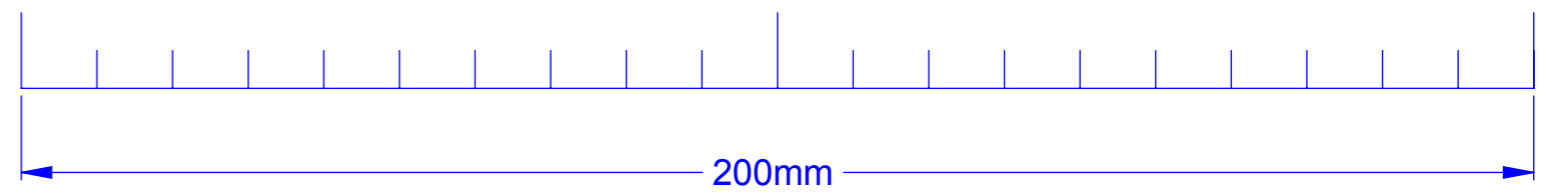

Freedom Screens SMARTSCREEN 100
COMPONENT DIMS - GENERAL
SCALE 1:1 at A3
Revision-006

Freedom Screens SMARTSCREEN 100
VERTICAL SECT. - GENERAL
SCALE 1:2 at A3
Revision-006

Freedom Screens SMARTSCREEN 100
PLAN VIEW - FACE FIT
SCALE 1:2 at A3
Revision-006

Freedom Screens SMARTSCREEN 100
PLAN VIEW - REVEAL FIT
SCALE 1:2 at A3
Revision-006

Freedom Screens SMARTSCREEN 100
PLAN VIEW - CORNER FIT
SCALE 1:4 at A3
Revision-006