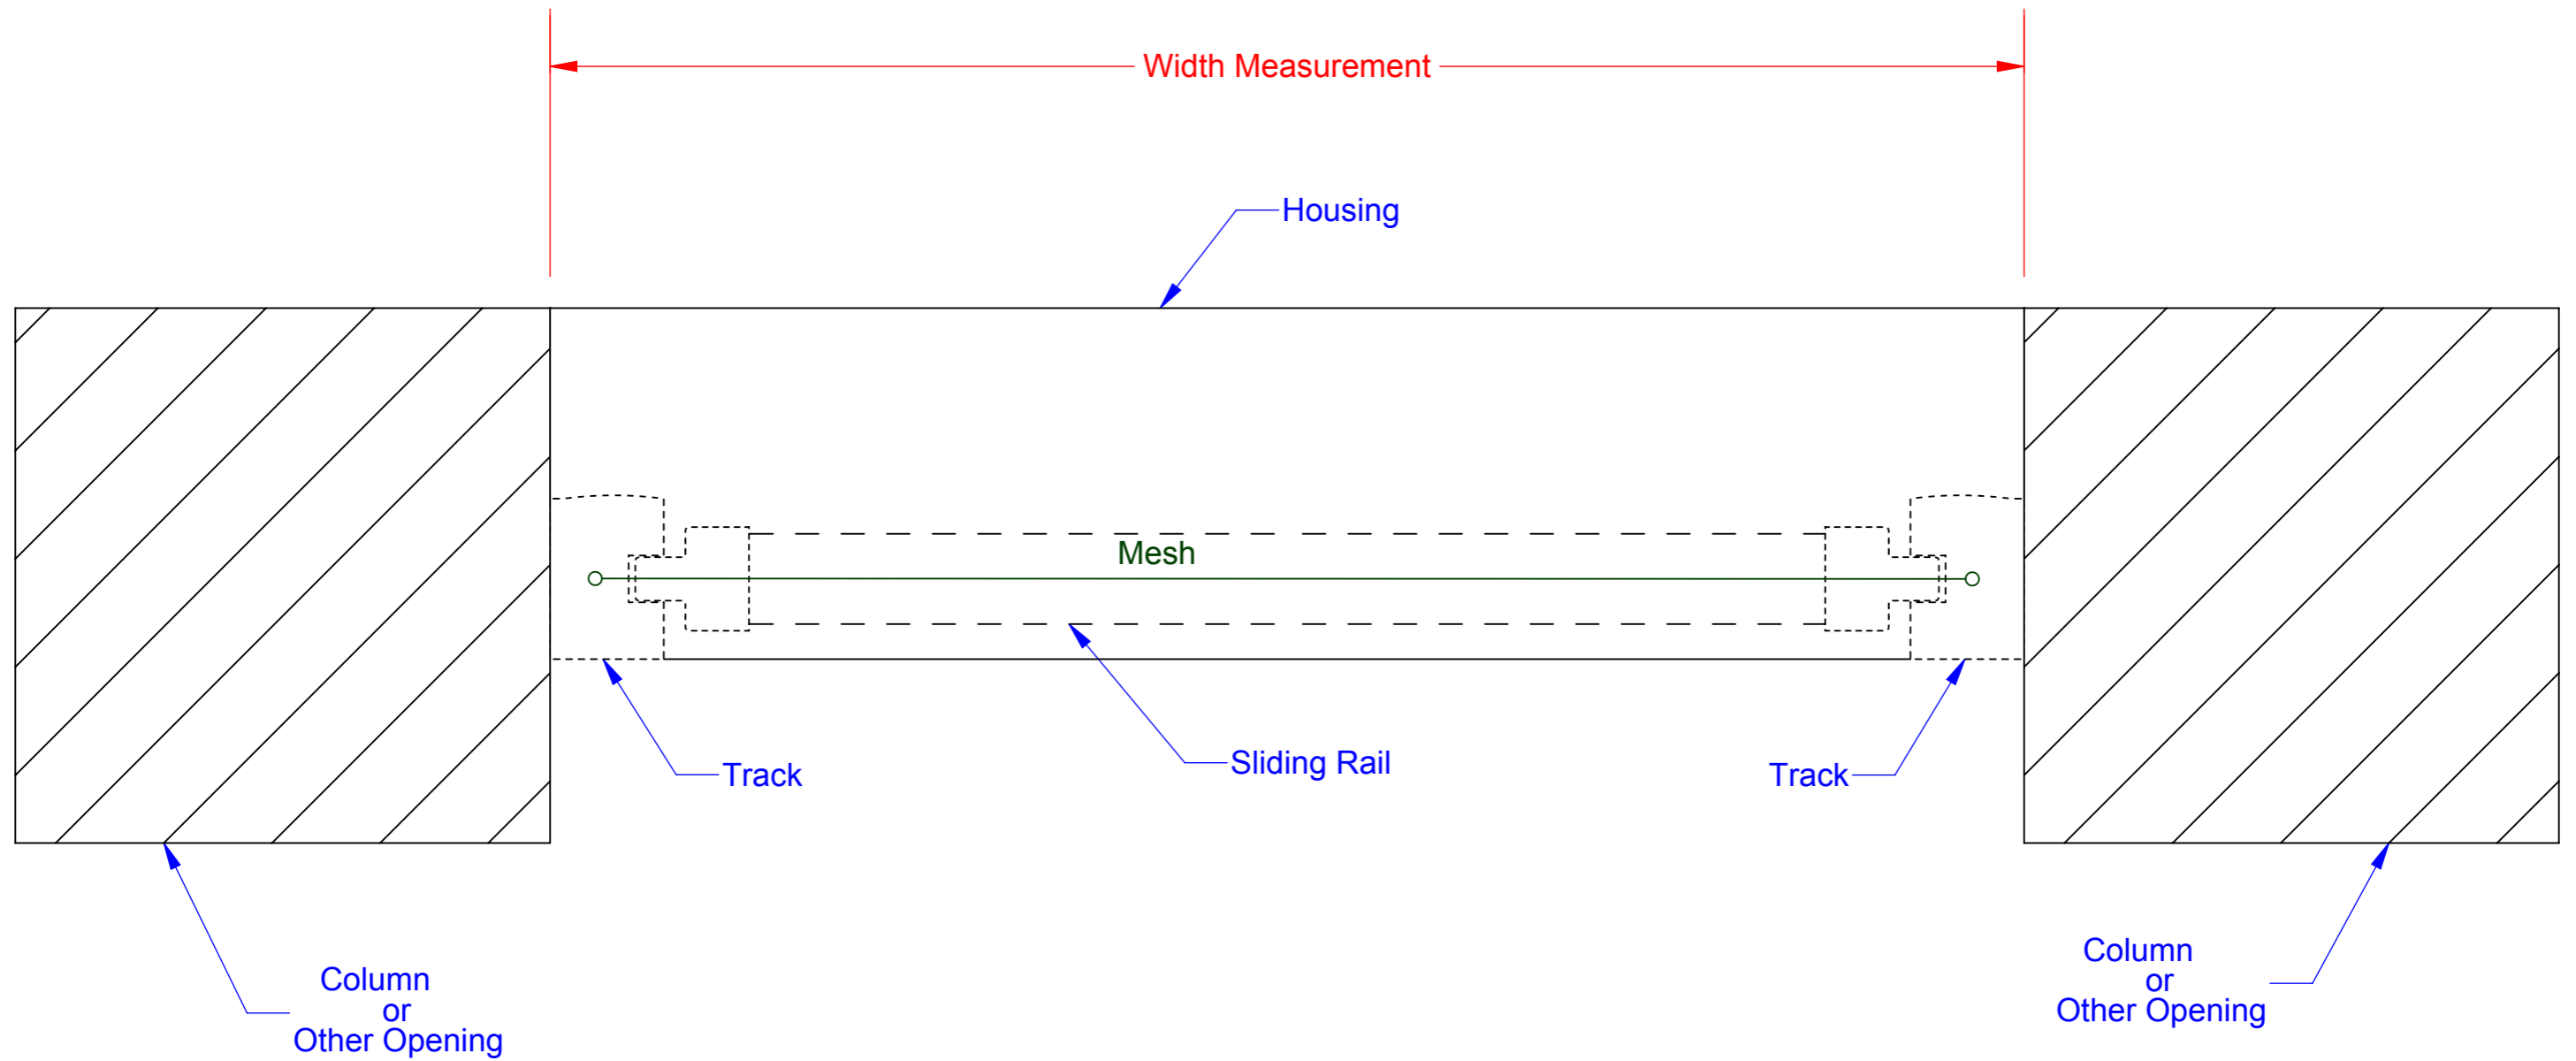

Freedom Screens SMARTSCREEN 100
COMPONENT DIMS - GENERAL
SCALE 1:1 at A3
Revision-006

Freedom Screens SMARTSCREEN 100
VERTICAL SECT. - GENERAL
SCALE 1:2 at A3
Revision-006

Freedom Screens SMARTSCREEN 100
PLAN VIEW - FACE FIT
SCALE 1:2 at A3
Revision-006

Freedom Screens SMARTSCREEN 100
PLAN VIEW - REVEAL FIT
SCALE 1:2 at A3
Revision-006

Freedom Screens SMARTSCREEN 100
PLAN VIEW - CORNER FIT
SCALE 1:4 at A3
Revision-006