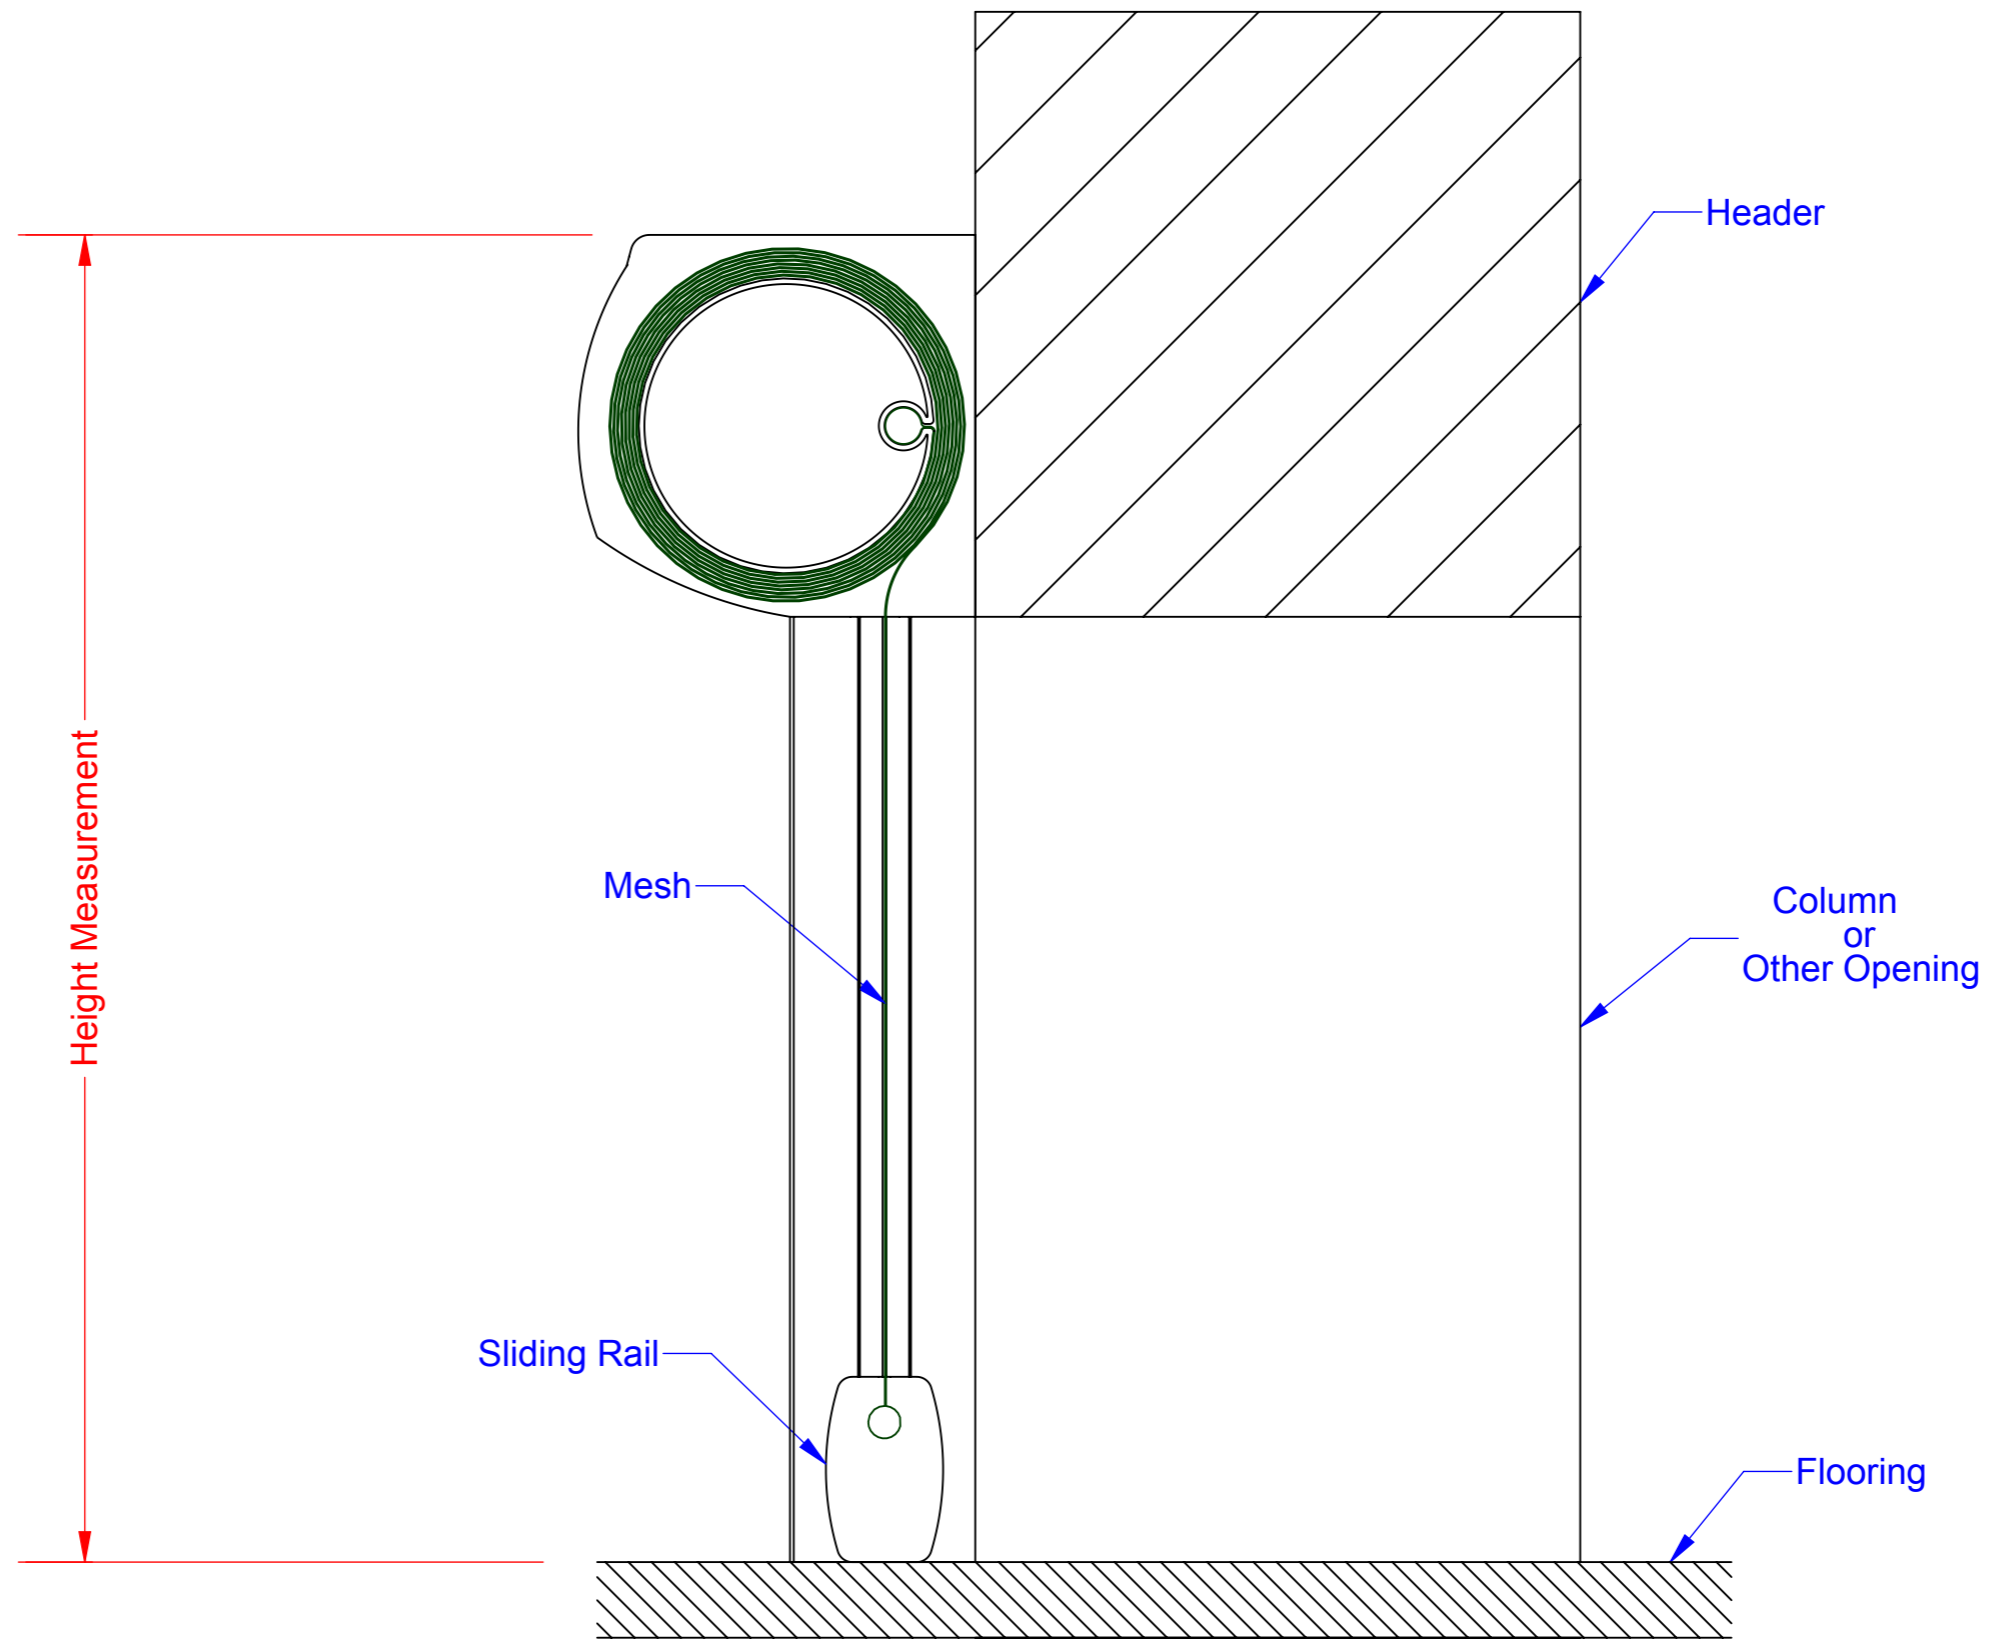

Freedom Screens SMARTSCREEN 100
COMPONENT DIMS - GENERAL
SCALE 1:1 at A3
Revision-006

Freedom Screens SMARTSCREEN 100
VERTICAL SECT. - GENERAL
SCALE 1:2 at A3
Revision-006

Freedom Screens SMARTSCREEN 100
PLAN VIEW - FACE FIT
SCALE 1:2 at A3
Revision-006

Freedom Screens SMARTSCREEN 100
PLAN VIEW - REVEAL FIT
SCALE 1:2 at A3
Revision-006

Freedom Screens SMARTSCREEN 100
PLAN VIEW - CORNER FIT
SCALE 1:4 at A3
Revision-006