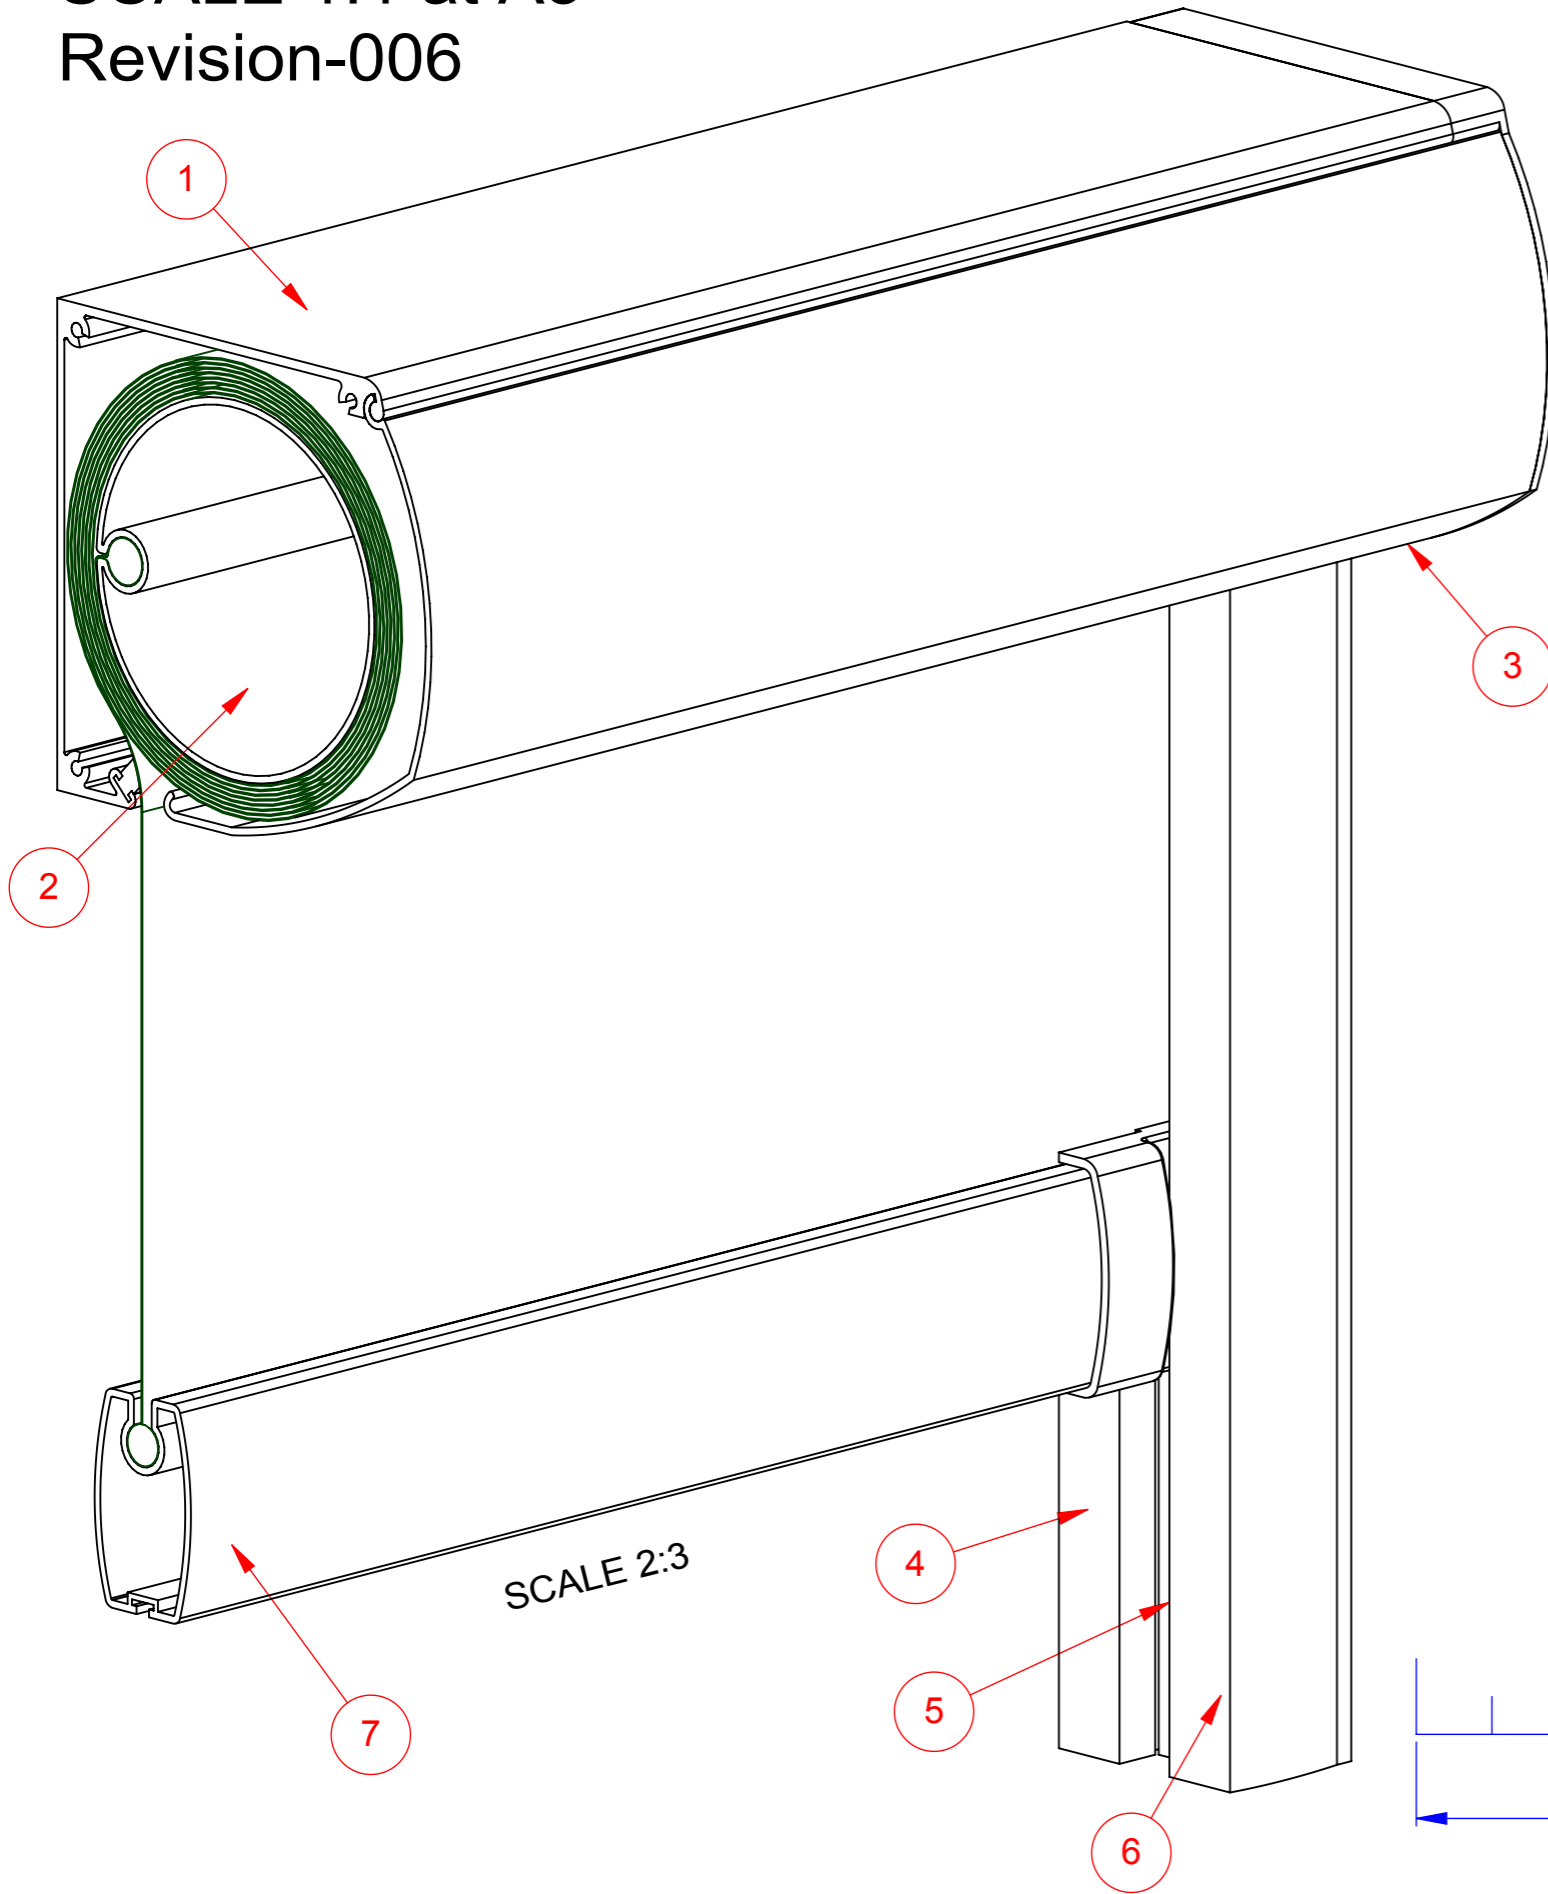

Freedom Screens SMARTSCREEN 100
COMPONENT DIMS - GENERAL
SCALE 1:1 at A3
Revision-006

Freedom Screens SMARTSCREEN 100
VERTICAL SECT. - GENERAL
SCALE 1:2 at A3
Revision-006

Freedom Screens SMARTSCREEN 100
PLAN VIEW - FACE FIT
SCALE 1:2 at A3
Revision-006

Freedom Screens SMARTSCREEN 100
PLAN VIEW - REVEAL FIT
SCALE 1:2 at A3
Revision-006

Freedom Screens SMARTSCREEN 100
PLAN VIEW - CORNER FIT
SCALE 1:4 at A3
Revision-006