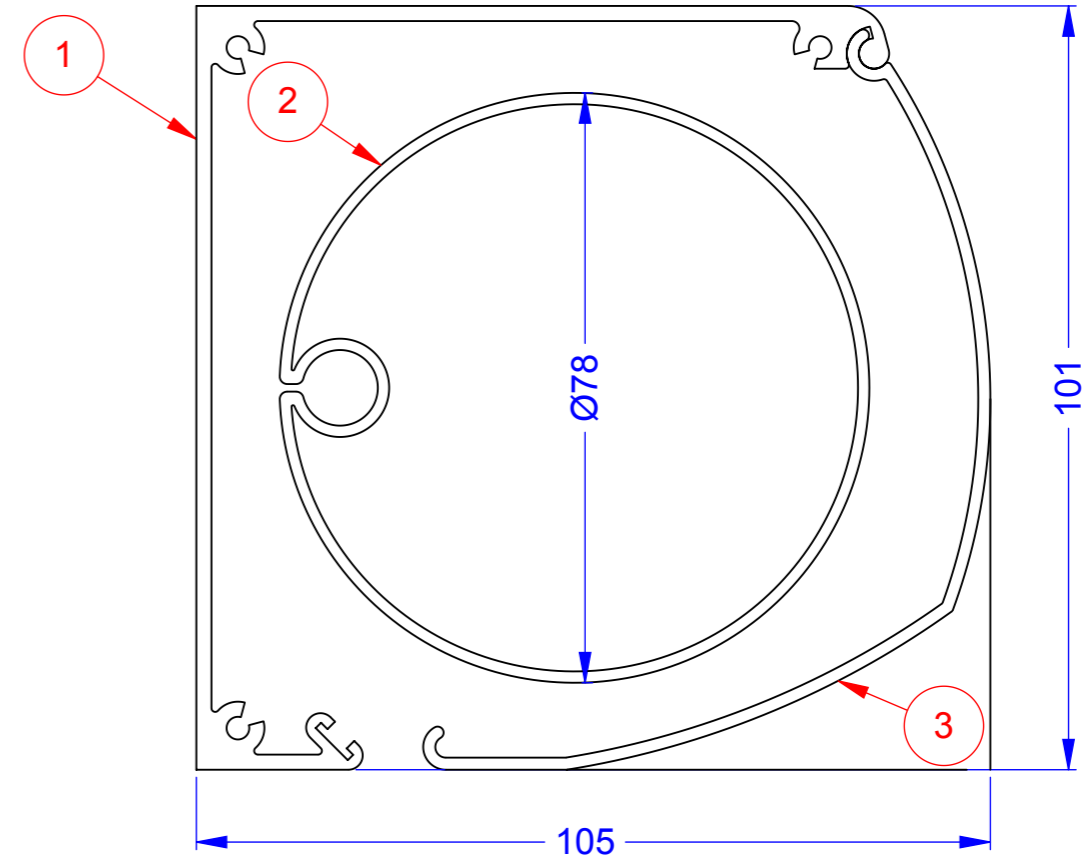

Freedom Screens SMARTSCREEN 100
COMPONENT DIMS - GENERAL
SCALE 1:1 at A3
Revision-006

Freedom Screens SMARTSCREEN 100
VERTICAL SECT. - GENERAL
SCALE 1:2 at A3
Revision-006

Freedom Screens SMARTSCREEN 100
PLAN VIEW - FACE FIT
SCALE 1:2 at A3
Revision-006

Freedom Screens SMARTSCREEN 100
PLAN VIEW - REVEAL FIT
SCALE 1:2 at A3
Revision-006

Freedom Screens SMARTSCREEN 100
PLAN VIEW - CORNER FIT
SCALE 1:4 at A3
Revision-006