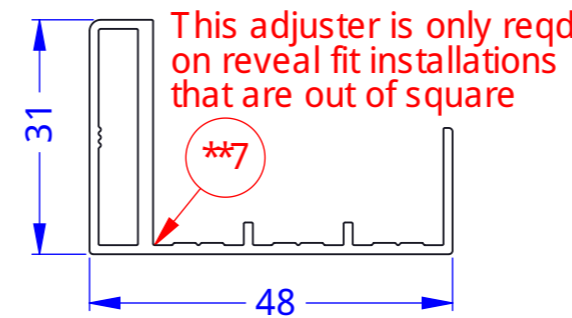

SMARTBLIND
 COMPONENT DIMS - GENERAL
 SCALE 1:1 at A3
 Revision-003

SMARTBLIND
VERTICAL SECT - FACE FIT
SCALE 1:1 at A3
Revision-003

80mm & 120-Housing

SMARTBLIND
VERTICAL SECT - REVEAL FIT
SCALE 1:1 at A3
Revision-003

SMARTBLIND
PLAN VIEW - FACE FIT
SCALE 1:1 at A3
Revision-003

SMARTBLIND
PLAN VIEW - REVEAL FIT
SCALE 1:1 at A3
Revision-003

SMARTBLIND
PLAN VIEW - ADJUSTER FIT
SCALE 1:1 at A3
Revision-003

SMARTBLIND
PLAN VIEW - CORNER FIT
SCALE 1:2 at A3
Revision-003