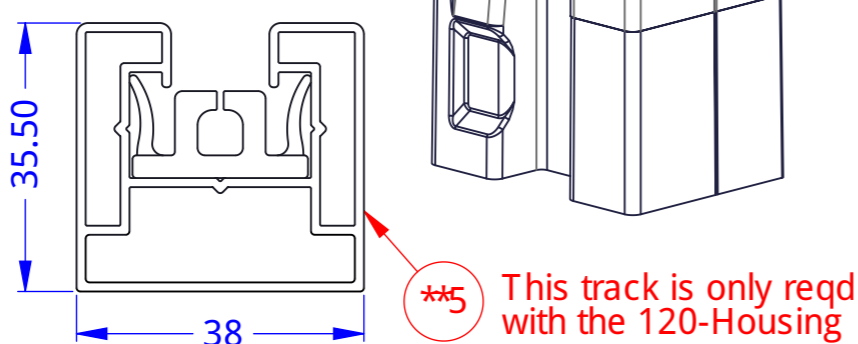

SMARTBLIND
 COMPONENT DIMS - GENERAL
 SCALE 1:1 at A3
 Revision-003

SMARTBLIND
VERTICAL SECT - FACE FIT
SCALE 1:1 at A3
Revision-003

80mm & 120-Housing

SMARTBLIND
VERTICAL SECT - REVEAL FIT
SCALE 1:1 at A3
Revision-003

SMARTBLIND
PLAN VIEW - FACE FIT
SCALE 1:1 at A3
Revision-003

SMARTBLIND
PLAN VIEW - REVEAL FIT
SCALE 1:1 at A3
Revision-003

SMARTBLIND
PLAN VIEW - ADJUSTER FIT
SCALE 1:1 at A3
Revision-003

SMARTBLIND
PLAN VIEW - CORNER FIT
SCALE 1:2 at A3
Revision-003