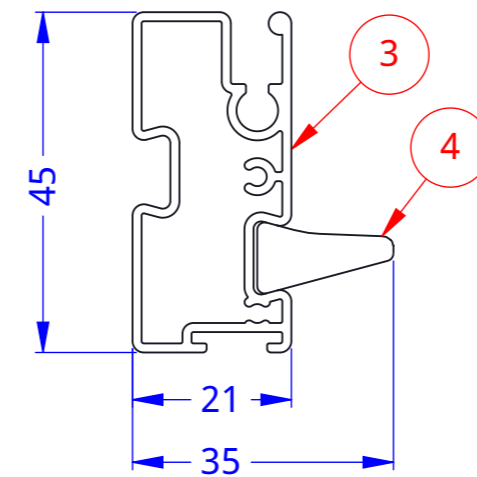

SMARTBLIND
 COMPONENT DIMS - GENERAL
 SCALE 1:1 at A3
 Revision-003

SMARTBLIND
VERTICAL SECT - FACE FIT
SCALE 1:1 at A3
Revision-003

80mm & 120-Housing

SMARTBLIND
VERTICAL SECT - REVEAL FIT
SCALE 1:1 at A3
Revision-003

SMARTBLIND
PLAN VIEW - FACE FIT
SCALE 1:1 at A3
Revision-003

SMARTBLIND
PLAN VIEW - REVEAL FIT
SCALE 1:1 at A3
Revision-003

SMARTBLIND
PLAN VIEW - ADJUSTER FIT
SCALE 1:1 at A3
Revision-003

SMARTBLIND
PLAN VIEW - CORNER FIT
SCALE 1:2 at A3
Revision-003