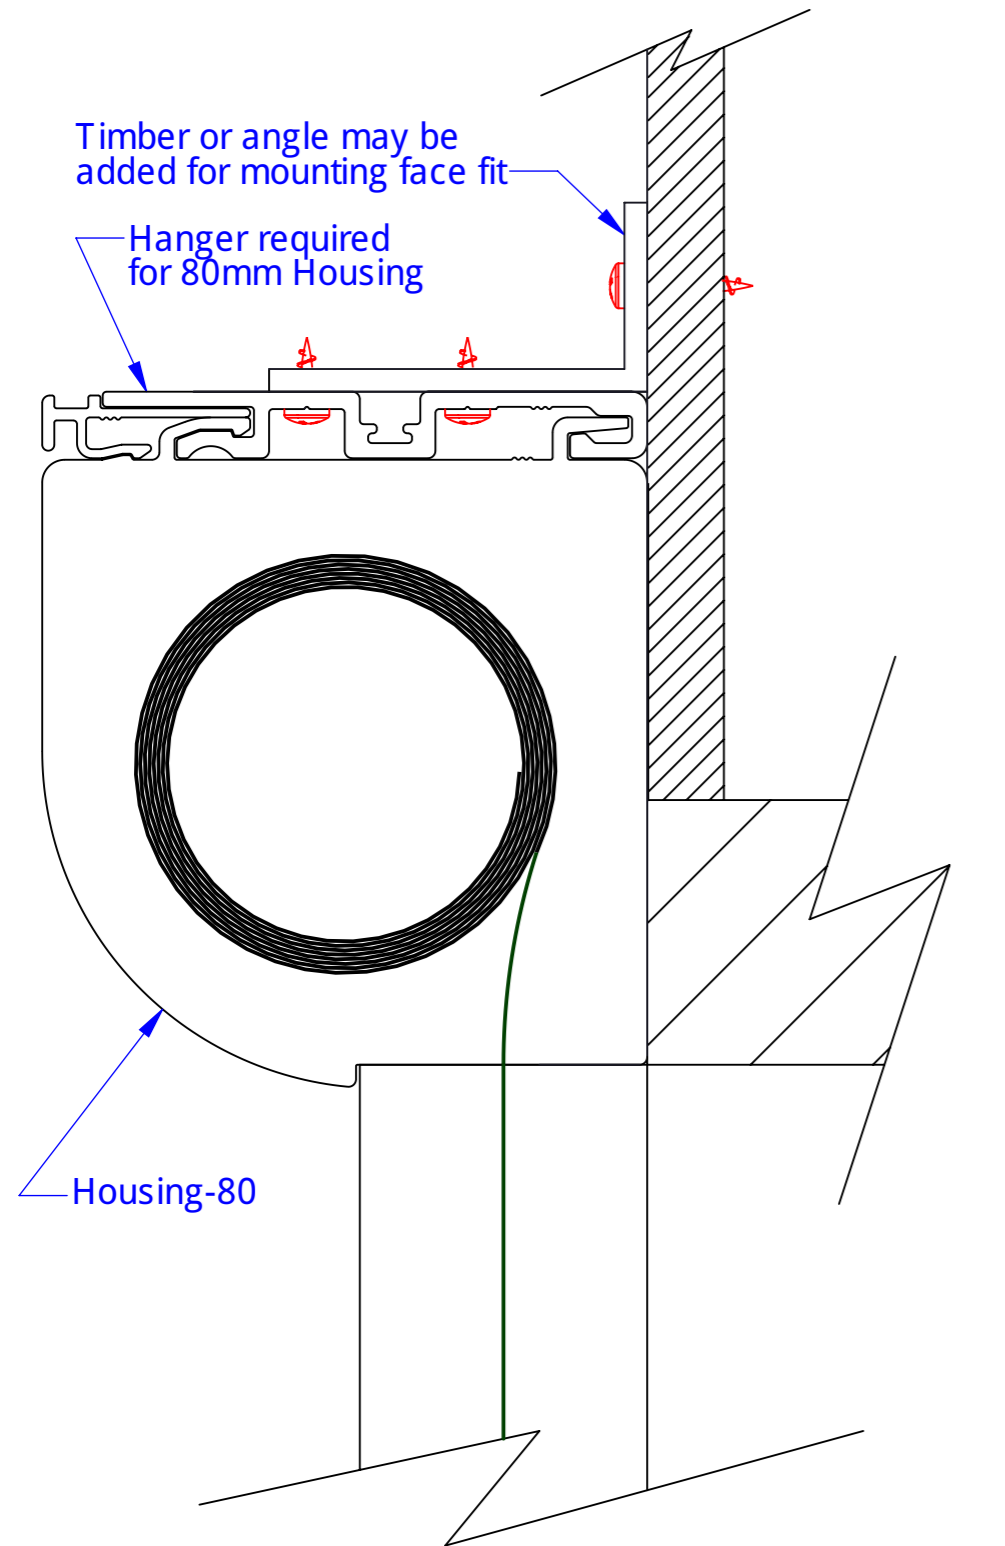

SMARTBLIND
 COMPONENT DIMS - GENERAL
 SCALE 1:1 at A3
 Revision-003

SMARTBLIND
VERTICAL SECT - FACE FIT
SCALE 1:1 at A3
Revision-003

80mm & 120-Housing

SMARTBLIND
VERTICAL SECT - REVEAL FIT
SCALE 1:1 at A3
Revision-003

SMARTBLIND
PLAN VIEW - FACE FIT
SCALE 1:1 at A3
Revision-003

SMARTBLIND
PLAN VIEW - REVEAL FIT
SCALE 1:1 at A3
Revision-003

SMARTBLIND
PLAN VIEW - ADJUSTER FIT
SCALE 1:1 at A3
Revision-003

SMARTBLIND
PLAN VIEW - CORNER FIT
SCALE 1:2 at A3
Revision-003