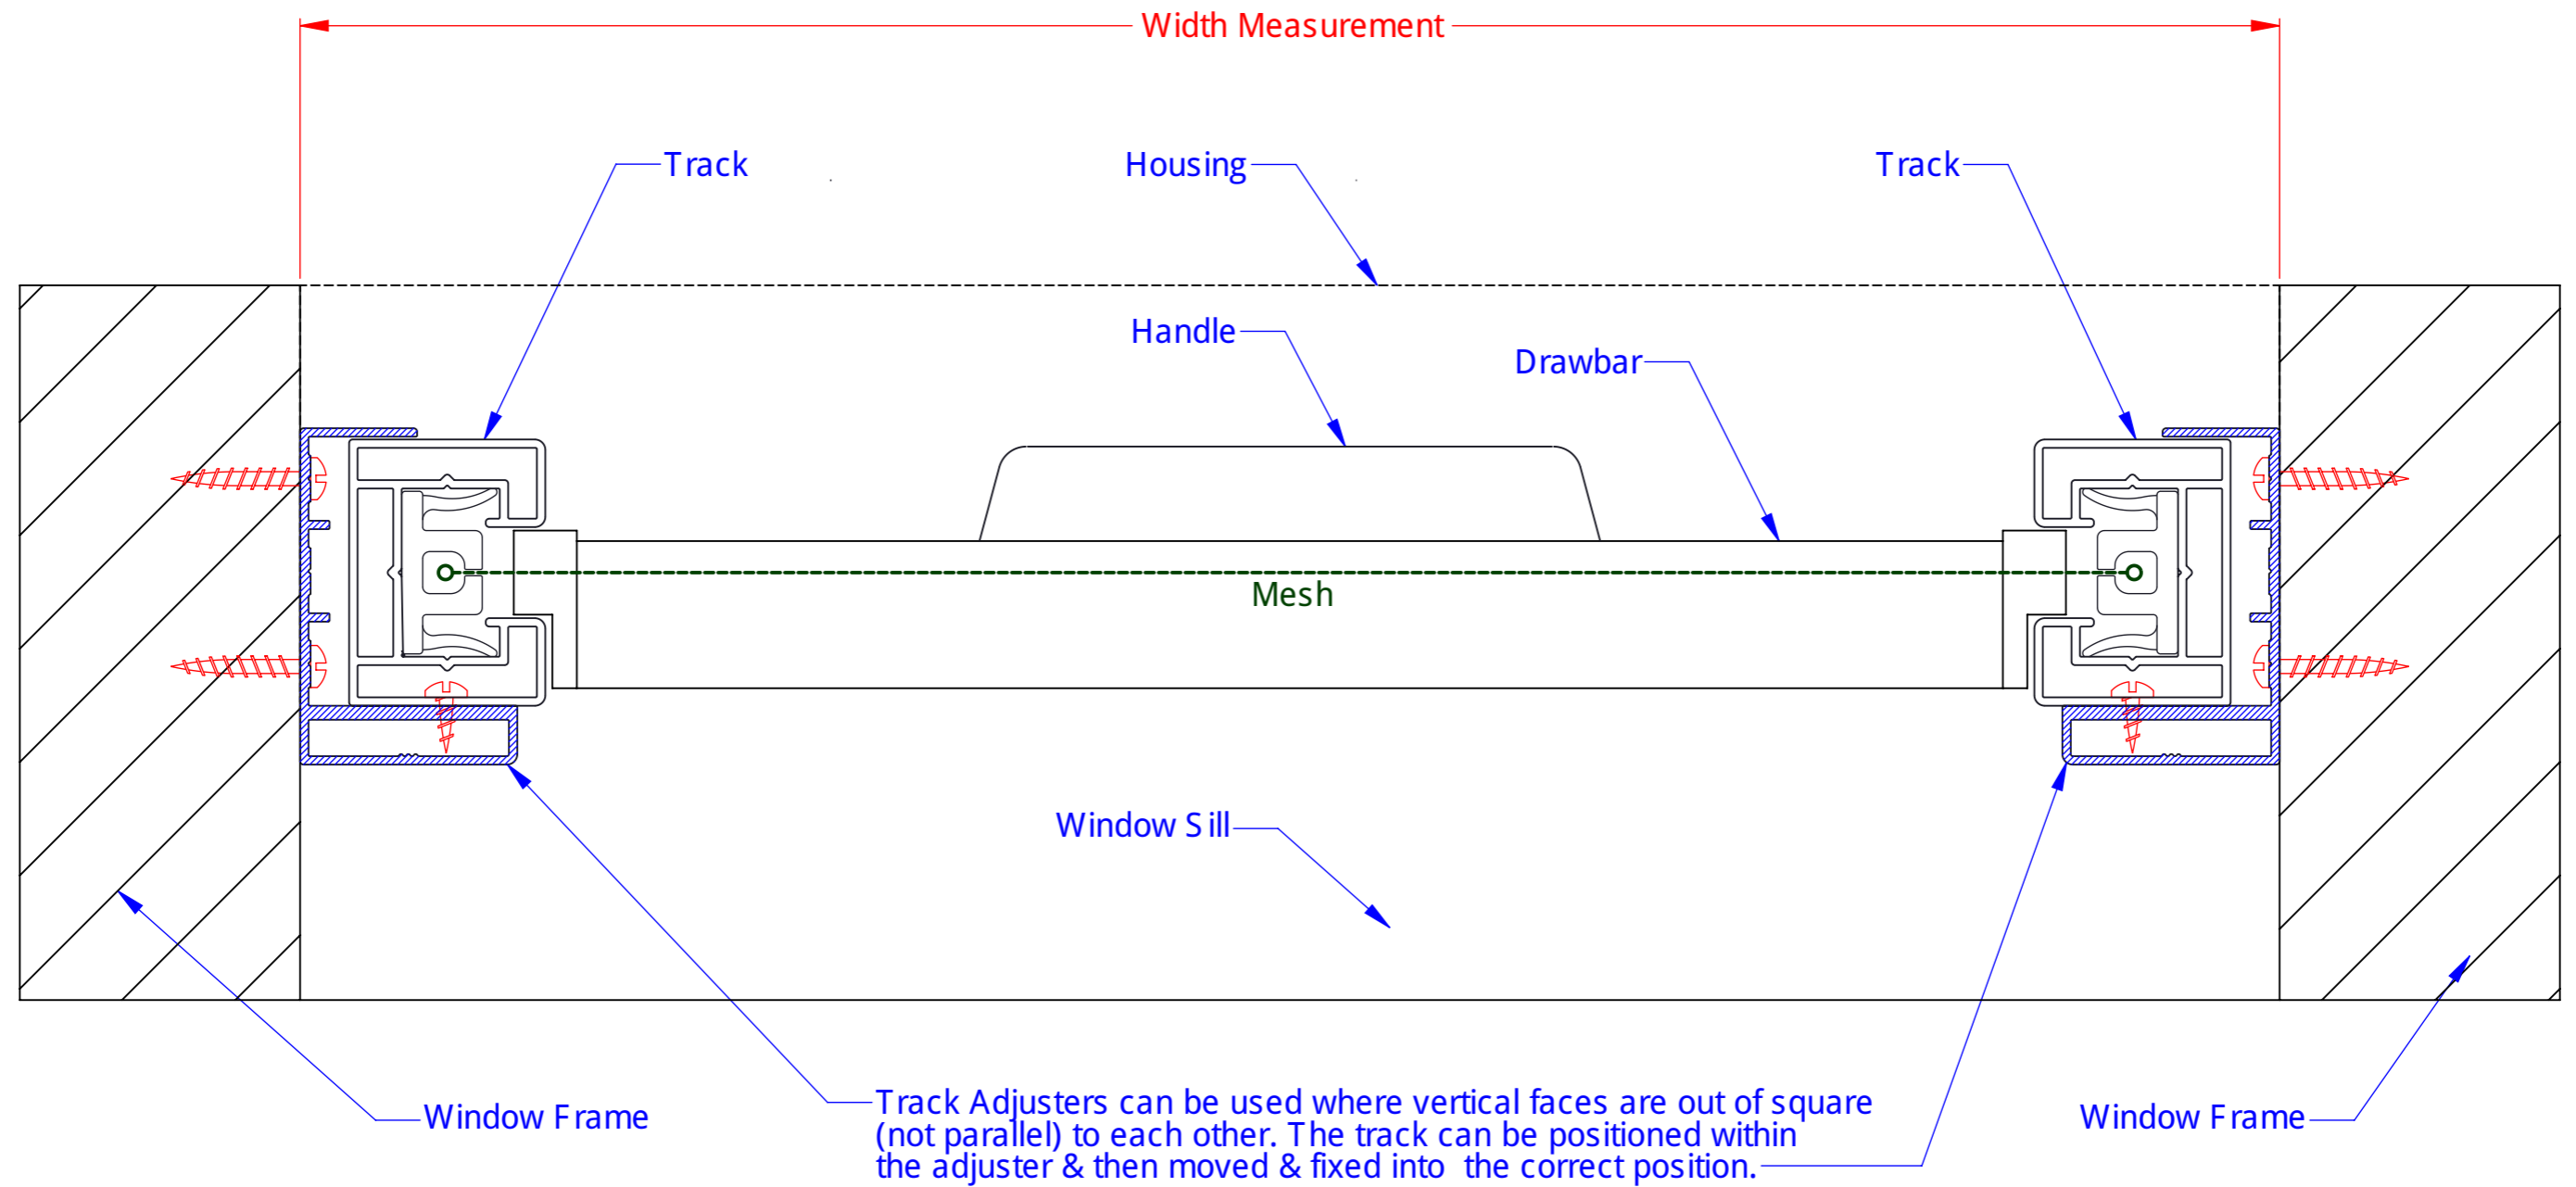

SMARTBLIND
 COMPONENT DIMS - GENERAL
 SCALE 1:1 at A3
 Revision-003

SMARTBLIND
VERTICAL SECT - FACE FIT
SCALE 1:1 at A3
Revision-003

80mm & 120-Housing

SMARTBLIND
VERTICAL SECT - REVEAL FIT
SCALE 1:1 at A3
Revision-003

SMARTBLIND
PLAN VIEW - FACE FIT
SCALE 1:1 at A3
Revision-003

SMARTBLIND
PLAN VIEW - REVEAL FIT
SCALE 1:1 at A3
Revision-003

SMARTBLIND
PLAN VIEW - ADJUSTER FIT
SCALE 1:1 at A3
Revision-003

SMARTBLIND
PLAN VIEW - CORNER FIT
SCALE 1:2 at A3
Revision-003