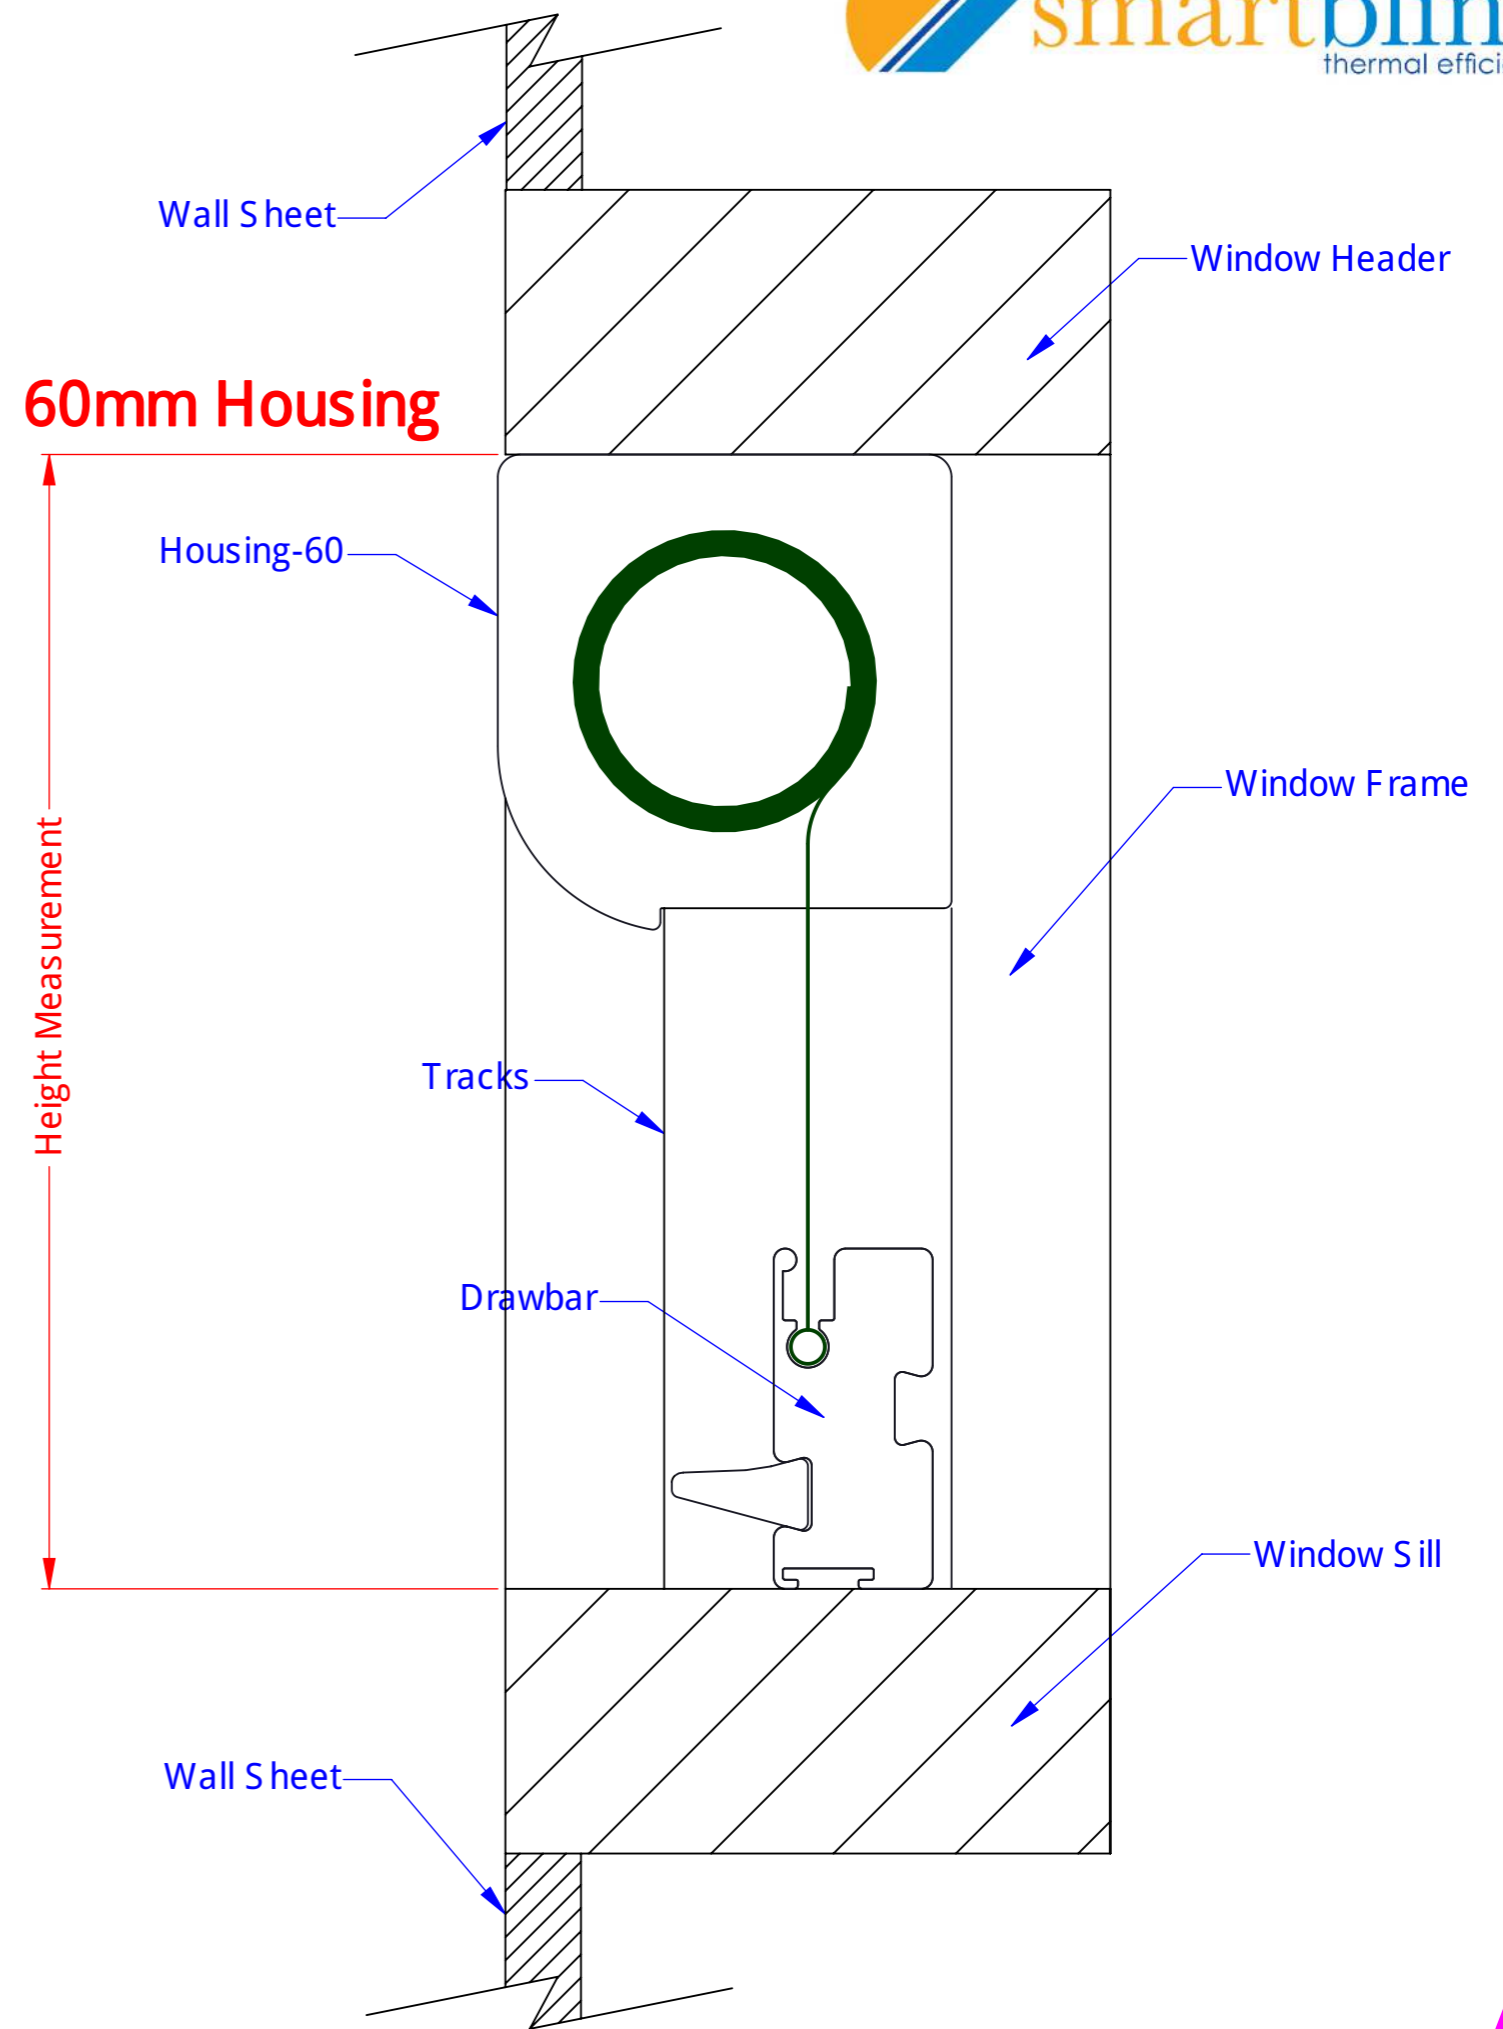

SMARTBLIND
 COMPONENT DIMS - GENERAL
 SCALE 1:1 at A3
 Revision-003

SMARTBLIND
VERTICAL SECT - FACE FIT
SCALE 1:1 at A3
Revision-003

80mm & 120-Housing

SMARTBLIND
VERTICAL SECT - REVEAL FIT
SCALE 1:1 at A3
Revision-003

SMARTBLIND
PLAN VIEW - FACE FIT
SCALE 1:1 at A3
Revision-003

SMARTBLIND
PLAN VIEW - REVEAL FIT
SCALE 1:1 at A3
Revision-003

SMARTBLIND
PLAN VIEW - ADJUSTER FIT
SCALE 1:1 at A3
Revision-003

SMARTBLIND
PLAN VIEW - CORNER FIT
SCALE 1:2 at A3
Revision-003