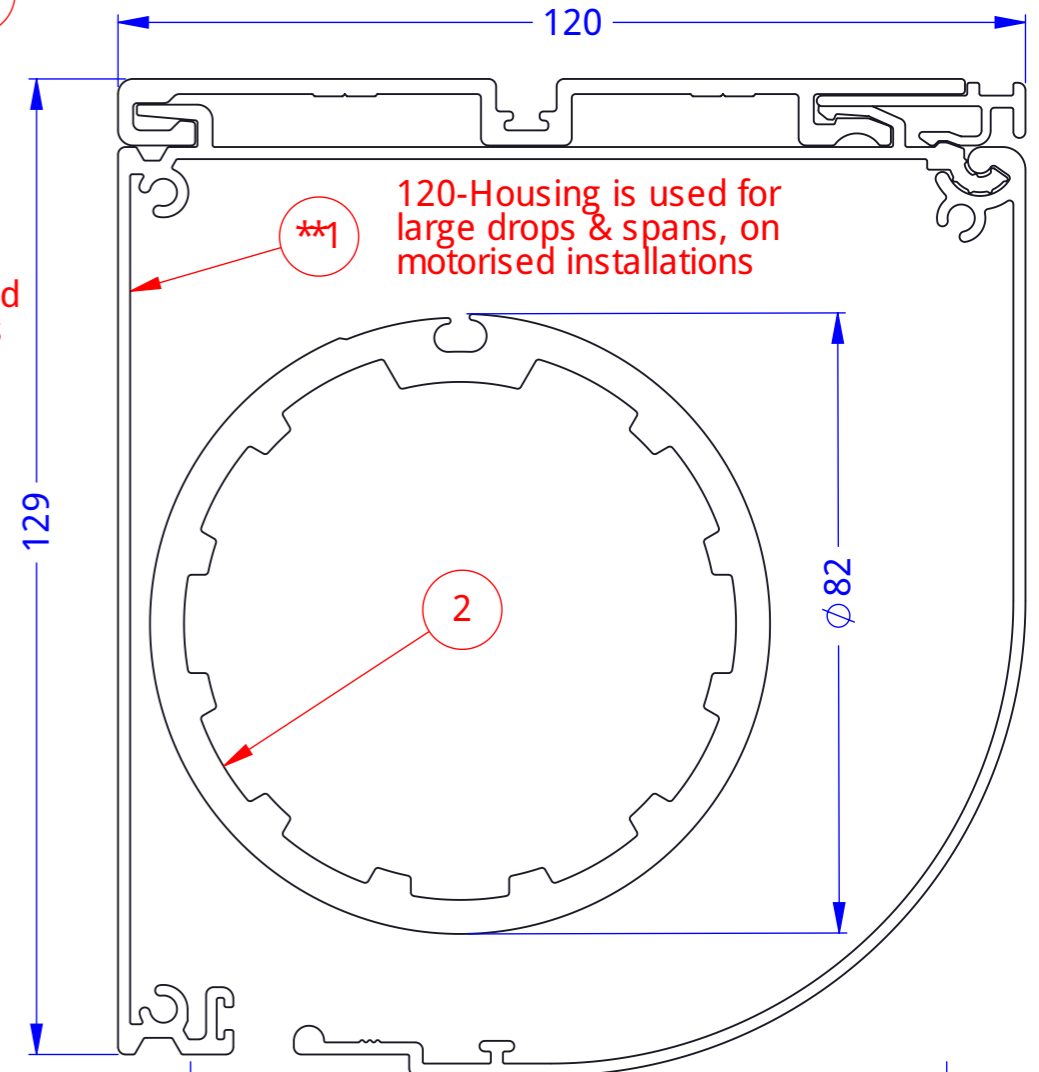

SMARTBLIND
 COMPONENT DIMS - GENERAL
 SCALE 1:1 at A3
 Revision-003

SMARTBLIND
VERTICAL SECT - FACE FIT
SCALE 1:1 at A3
Revision-003

80mm & 120-Housing

SMARTBLIND
VERTICAL SECT - REVEAL FIT
SCALE 1:1 at A3
Revision-003

SMARTBLIND
PLAN VIEW - FACE FIT
SCALE 1:1 at A3
Revision-003

SMARTBLIND
PLAN VIEW - REVEAL FIT
SCALE 1:1 at A3
Revision-003

SMARTBLIND
PLAN VIEW - ADJUSTER FIT
SCALE 1:1 at A3
Revision-003

SMARTBLIND
PLAN VIEW - CORNER FIT
SCALE 1:2 at A3
Revision-003