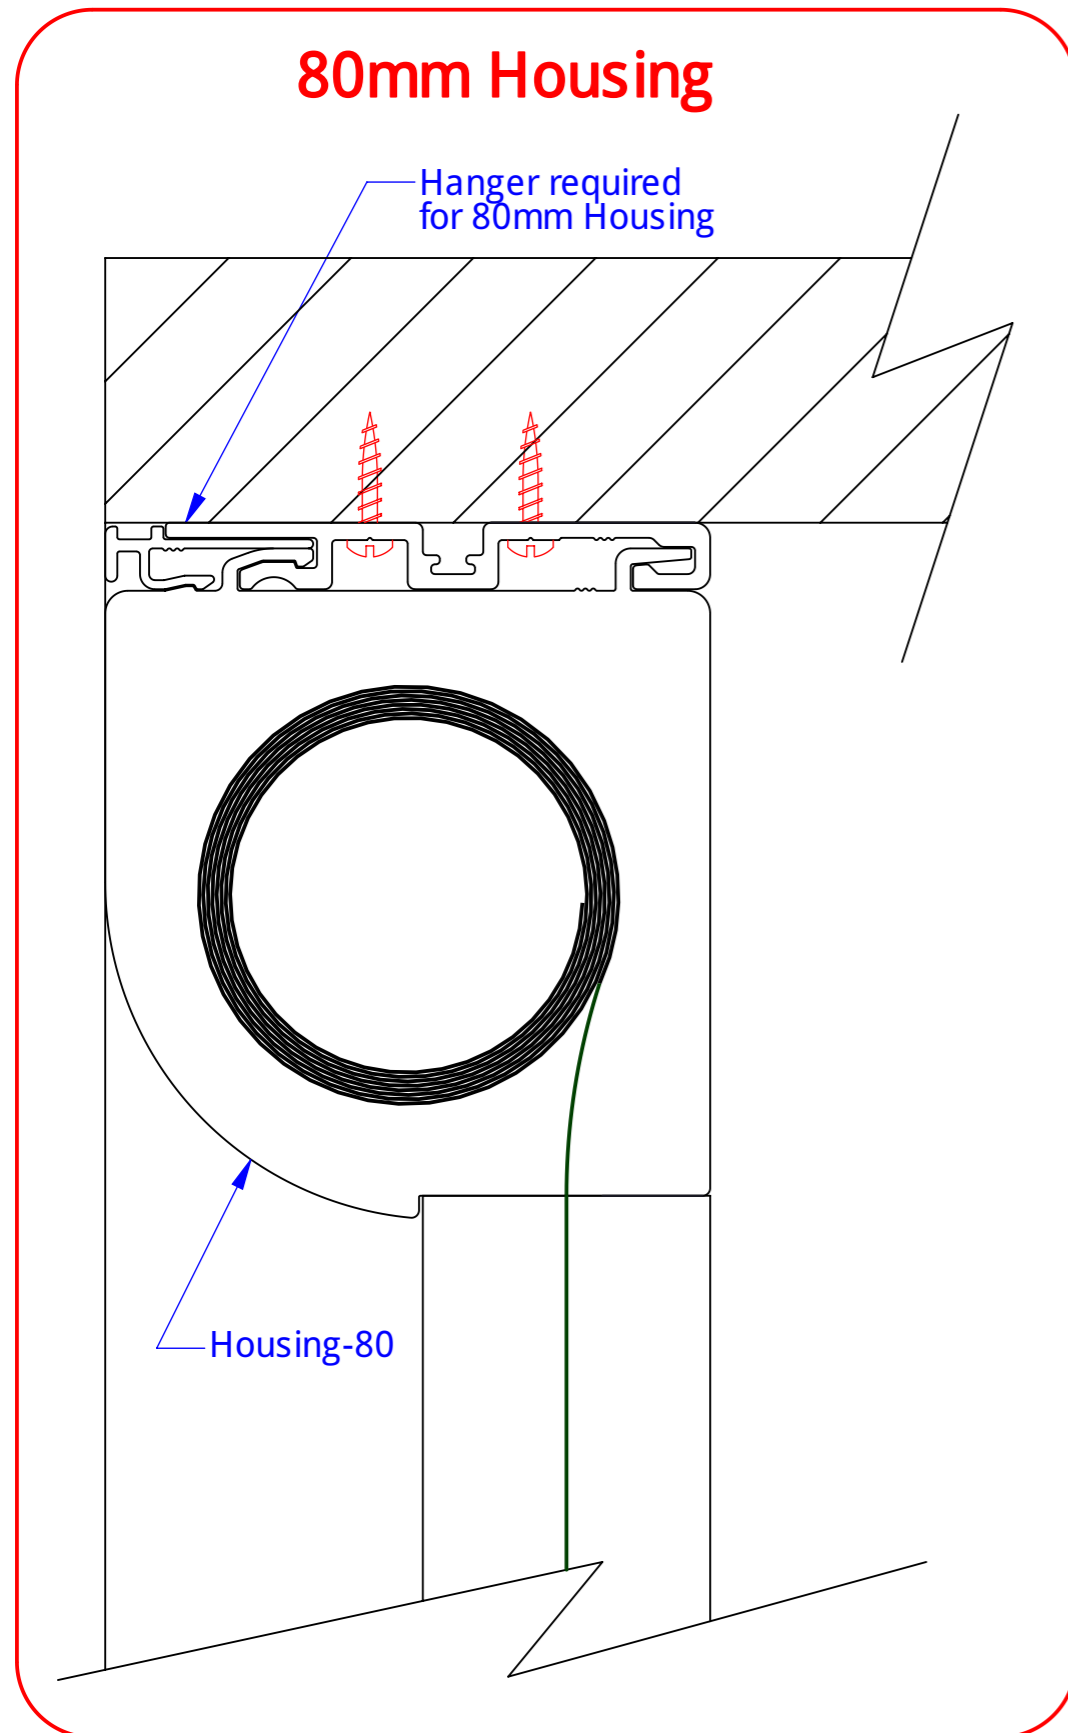

SMARTBLIND
 COMPONENT DIMS - GENERAL
 SCALE 1:1 at A3
 Revision-003

SMARTBLIND
VERTICAL SECT - FACE FIT
SCALE 1:1 at A3
Revision-003

80mm & 120-Housing

SMARTBLIND
VERTICAL SECT - REVEAL FIT
SCALE 1:1 at A3
Revision-003

SMARTBLIND
PLAN VIEW - FACE FIT
SCALE 1:1 at A3
Revision-003

SMARTBLIND
PLAN VIEW - REVEAL FIT
SCALE 1:1 at A3
Revision-003

SMARTBLIND
PLAN VIEW - ADJUSTER FIT
SCALE 1:1 at A3
Revision-003

SMARTBLIND
PLAN VIEW - CORNER FIT
SCALE 1:2 at A3
Revision-003