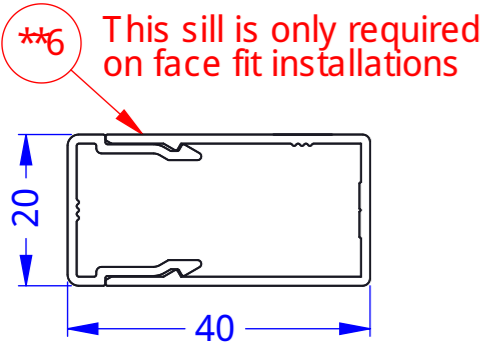

SMARTBLIND
 COMPONENT DIMS - GENERAL
 SCALE 1:1 at A3
 Revision-003

SMARTBLIND
VERTICAL SECT - FACE FIT
SCALE 1:1 at A3
Revision-003

80mm & 120-Housing

SMARTBLIND
VERTICAL SECT - REVEAL FIT
SCALE 1:1 at A3
Revision-003

SMARTBLIND
PLAN VIEW - FACE FIT
SCALE 1:1 at A3
Revision-003

SMARTBLIND
PLAN VIEW - REVEAL FIT
SCALE 1:1 at A3
Revision-003

SMARTBLIND
PLAN VIEW - ADJUSTER FIT
SCALE 1:1 at A3
Revision-003

SMARTBLIND
PLAN VIEW - CORNER FIT
SCALE 1:2 at A3
Revision-003