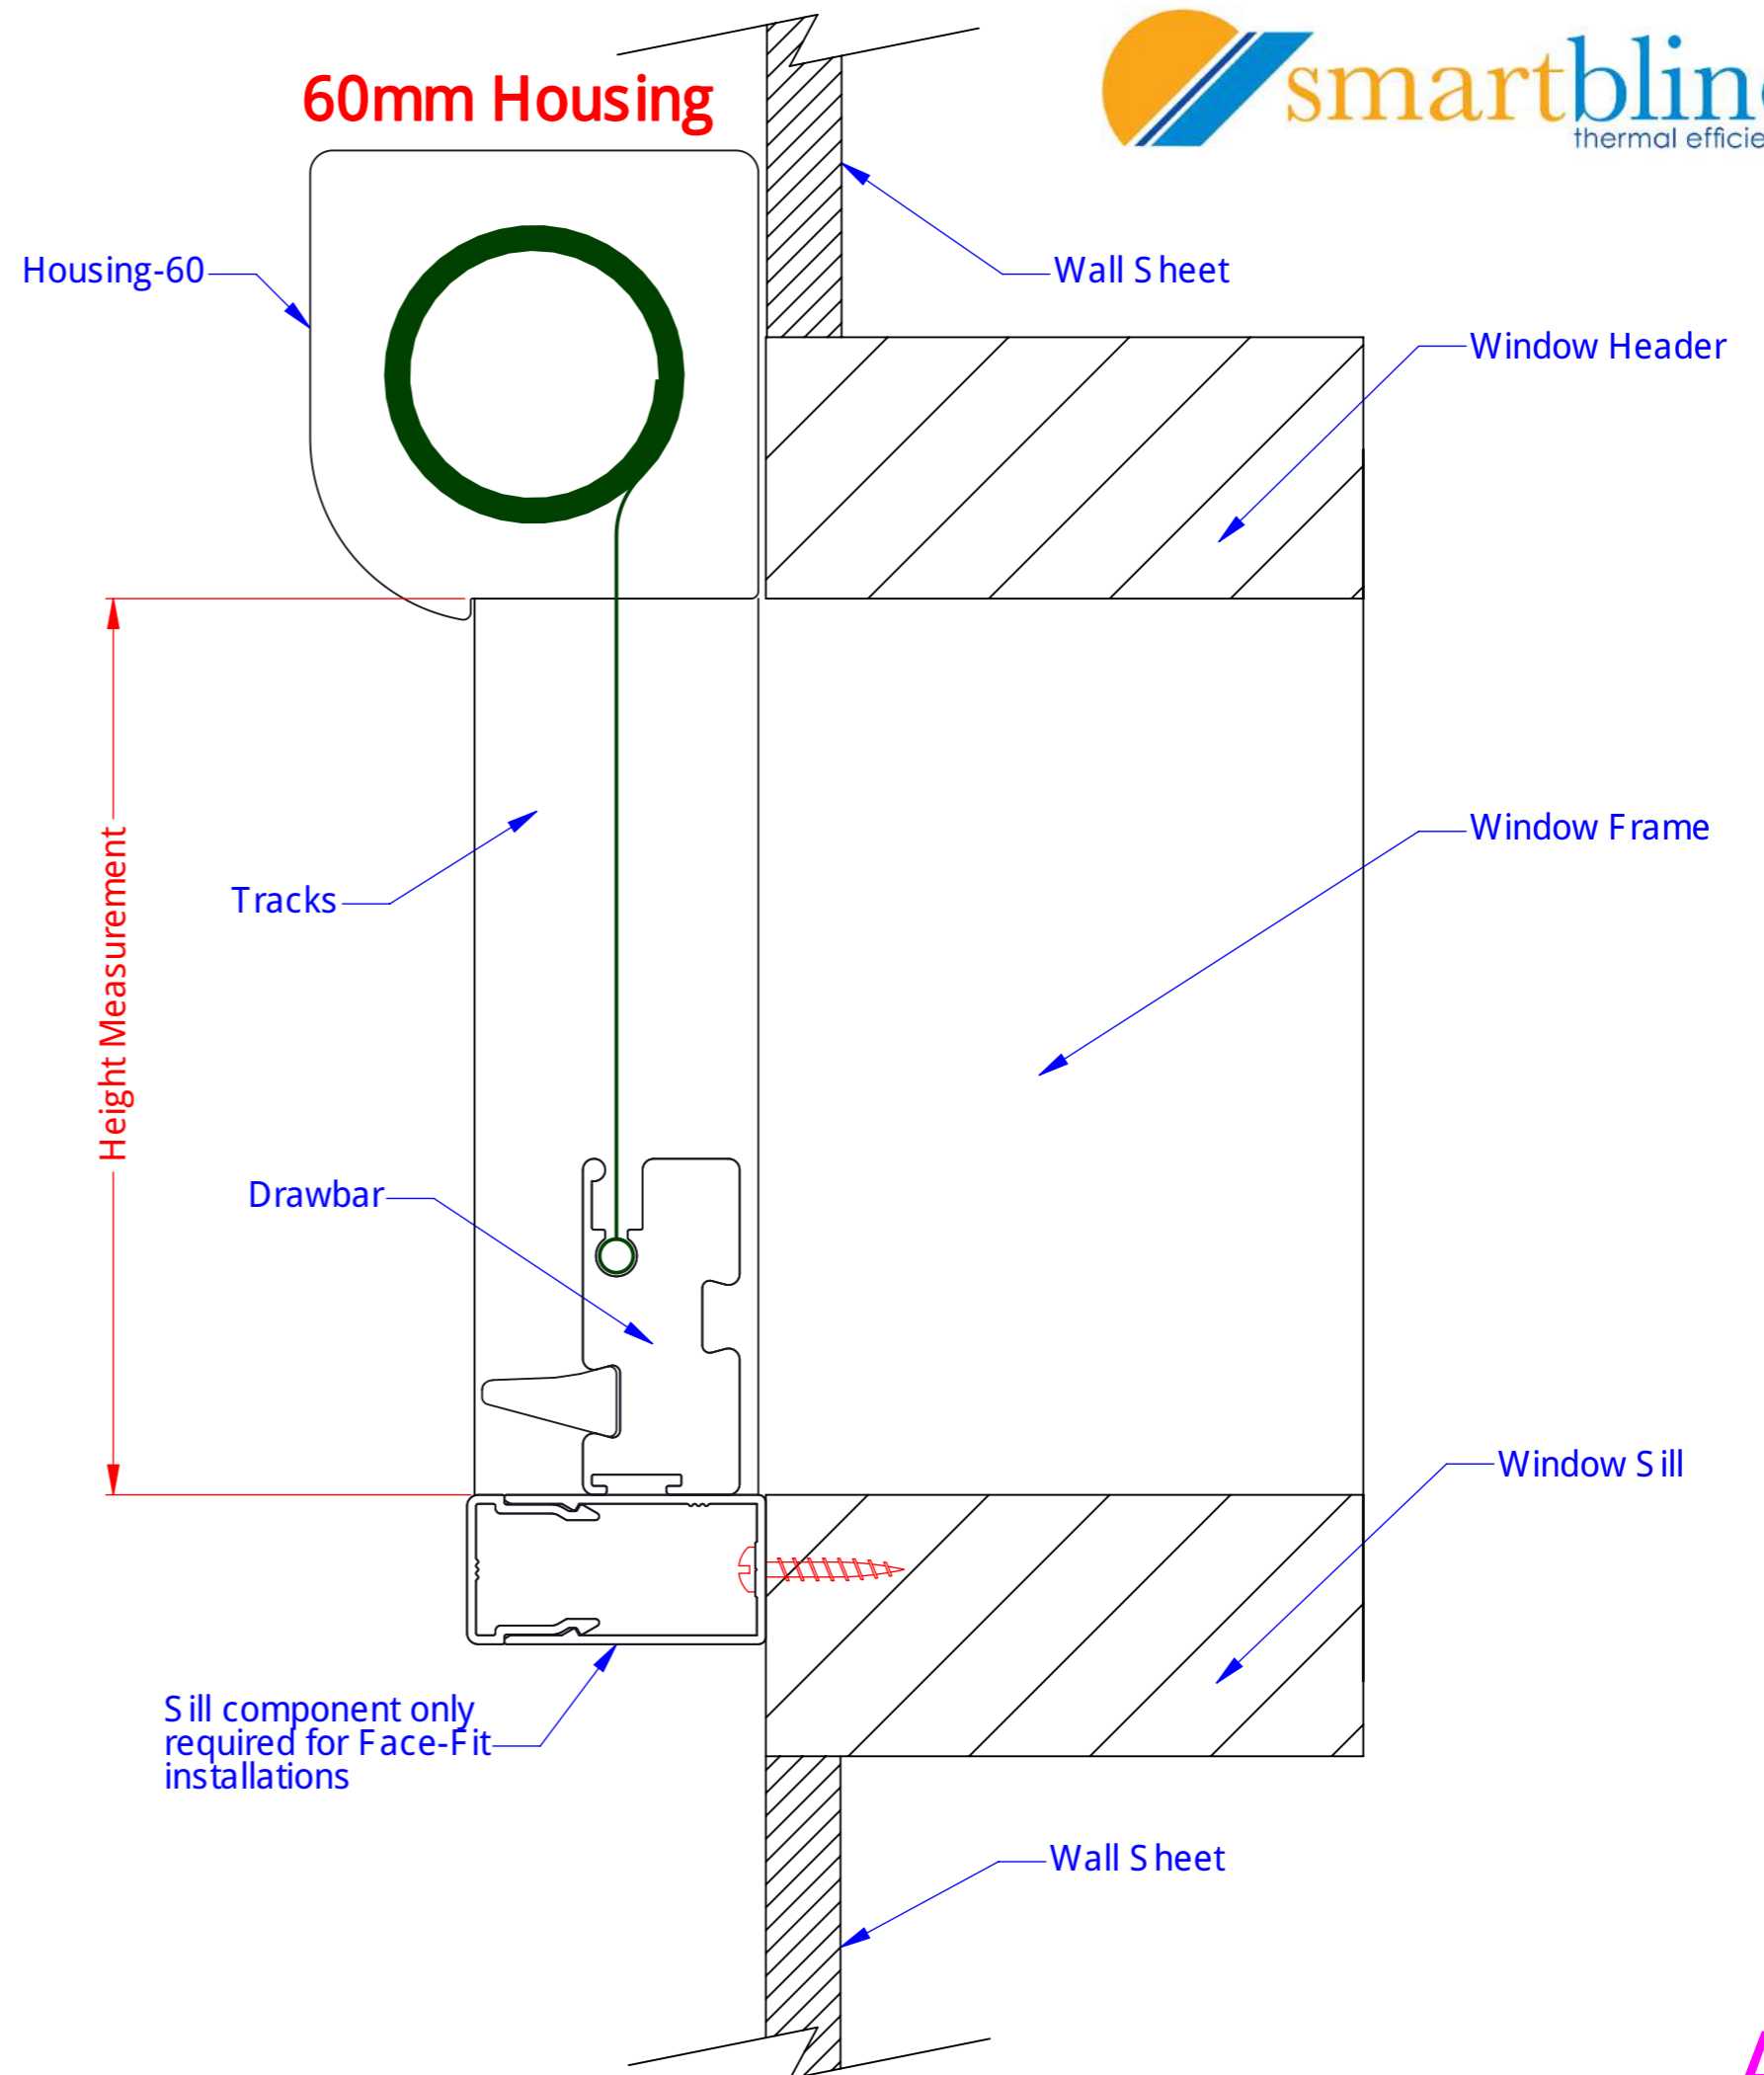

SMARTBLIND
 COMPONENT DIMS - GENERAL
 SCALE 1:1 at A3
 Revision-003

SMARTBLIND
VERTICAL SECT - FACE FIT
SCALE 1:1 at A3
Revision-003

80mm & 120-Housing

SMARTBLIND
VERTICAL SECT - REVEAL FIT
SCALE 1:1 at A3
Revision-003

SMARTBLIND
PLAN VIEW - FACE FIT
SCALE 1:1 at A3
Revision-003

SMARTBLIND
PLAN VIEW - REVEAL FIT
SCALE 1:1 at A3
Revision-003

SMARTBLIND
PLAN VIEW - ADJUSTER FIT
SCALE 1:1 at A3
Revision-003

SMARTBLIND
PLAN VIEW - CORNER FIT
SCALE 1:2 at A3
Revision-003