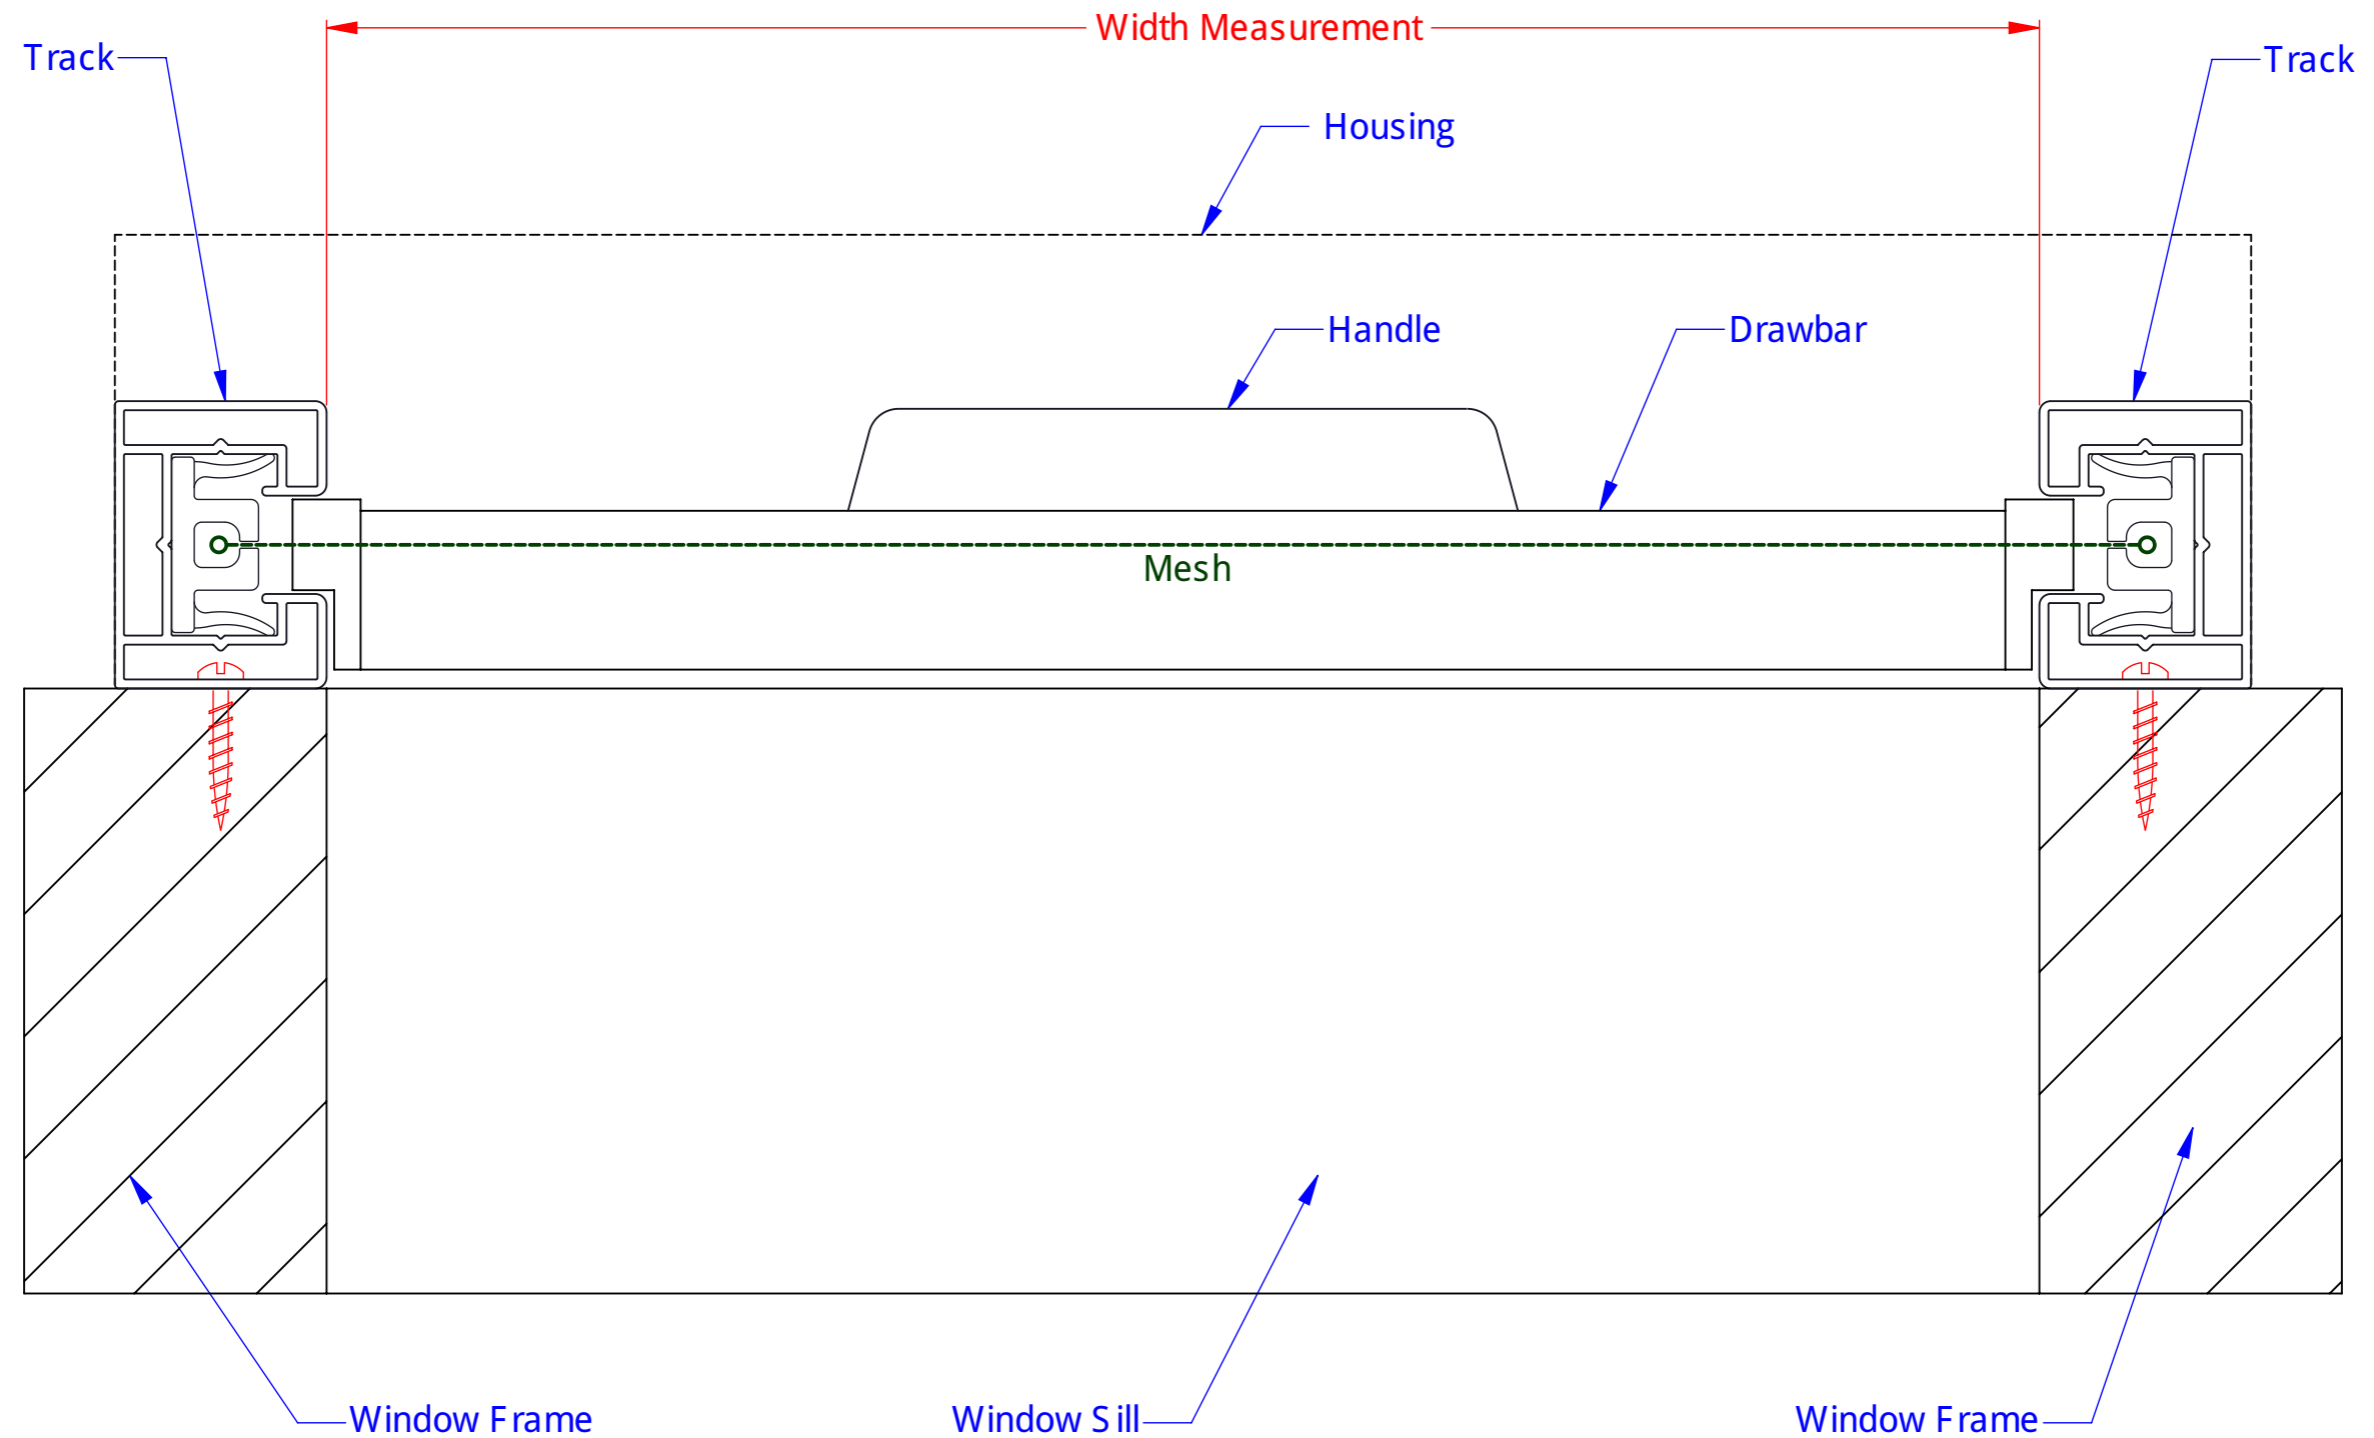

SMARTBLIND
 COMPONENT DIMS - GENERAL
 SCALE 1:1 at A3
 Revision-003

SMARTBLIND
VERTICAL SECT - FACE FIT
SCALE 1:1 at A3
Revision-003

80mm & 120-Housing

SMARTBLIND
VERTICAL SECT - REVEAL FIT
SCALE 1:1 at A3
Revision-003

SMARTBLIND
PLAN VIEW - FACE FIT
SCALE 1:1 at A3
Revision-003

SMARTBLIND
PLAN VIEW - REVEAL FIT
SCALE 1:1 at A3
Revision-003

SMARTBLIND
PLAN VIEW - ADJUSTER FIT
SCALE 1:1 at A3
Revision-003

SMARTBLIND
PLAN VIEW - CORNER FIT
SCALE 1:2 at A3
Revision-003