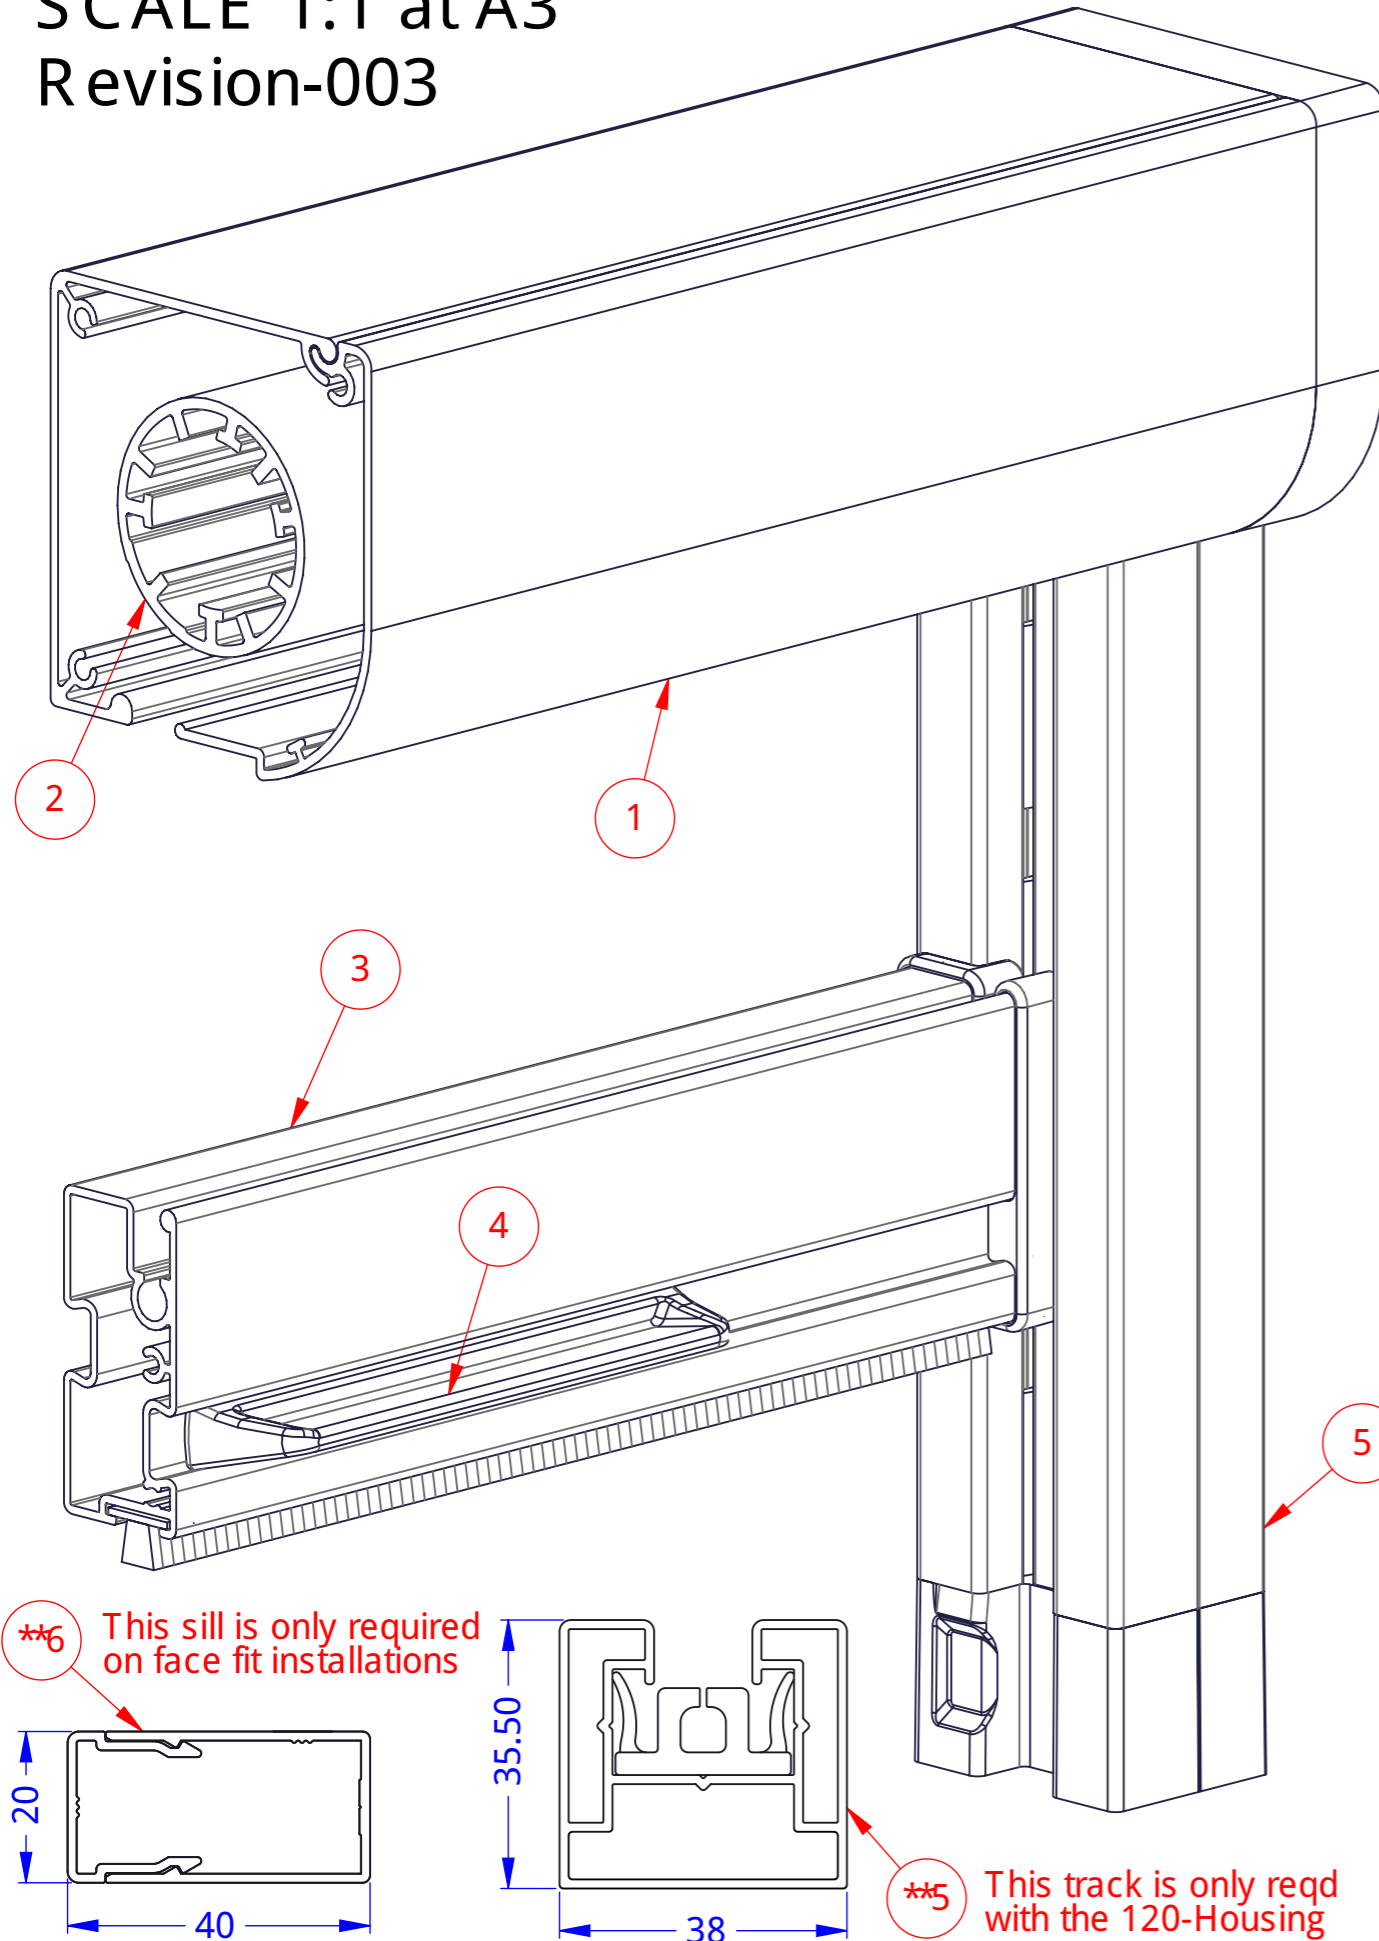

SMARTBLIND
 COMPONENT DIMS - GENERAL
 SCALE 1:1 at A3
 Revision-003

SMARTBLIND
VERTICAL SECT - FACE FIT
SCALE 1:1 at A3
Revision-003

80mm & 120-Housing

SMARTBLIND
VERTICAL SECT - REVEAL FIT
SCALE 1:1 at A3
Revision-003

SMARTBLIND
PLAN VIEW - FACE FIT
SCALE 1:1 at A3
Revision-003

SMARTBLIND
PLAN VIEW - REVEAL FIT
SCALE 1:1 at A3
Revision-003

SMARTBLIND
PLAN VIEW - ADJUSTER FIT
SCALE 1:1 at A3
Revision-003

SMARTBLIND
PLAN VIEW - CORNER FIT
SCALE 1:2 at A3
Revision-003