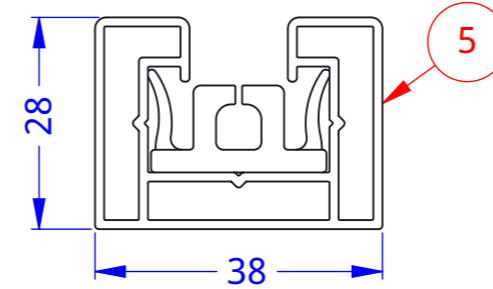

SMARTBLIND
 COMPONENT DIMS - GENERAL
 SCALE 1:1 at A3
 Revision-003

SMARTBLIND
VERTICAL SECT - FACE FIT
SCALE 1:1 at A3
Revision-003

80mm & 120-Housing

SMARTBLIND
VERTICAL SECT - REVEAL FIT
SCALE 1:1 at A3
Revision-003

SMARTBLIND
PLAN VIEW - FACE FIT
SCALE 1:1 at A3
Revision-003

SMARTBLIND
PLAN VIEW - REVEAL FIT
SCALE 1:1 at A3
Revision-003

SMARTBLIND
PLAN VIEW - ADJUSTER FIT
SCALE 1:1 at A3
Revision-003

SMARTBLIND
PLAN VIEW - CORNER FIT
SCALE 1:2 at A3
Revision-003