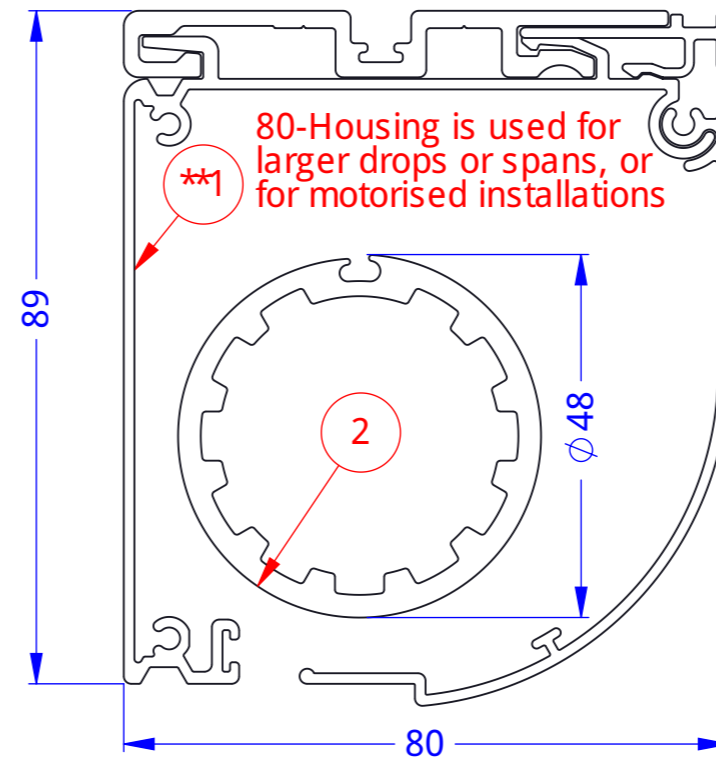

SMARTBLIND
 COMPONENT DIMS - GENERAL
 SCALE 1:1 at A3
 Revision-003

SMARTBLIND
VERTICAL SECT - FACE FIT
SCALE 1:1 at A3
Revision-003

80mm & 120-Housing

SMARTBLIND
VERTICAL SECT - REVEAL FIT
SCALE 1:1 at A3
Revision-003

SMARTBLIND
PLAN VIEW - FACE FIT
SCALE 1:1 at A3
Revision-003

SMARTBLIND
PLAN VIEW - REVEAL FIT
SCALE 1:1 at A3
Revision-003

SMARTBLIND
PLAN VIEW - ADJUSTER FIT
SCALE 1:1 at A3
Revision-003

SMARTBLIND
PLAN VIEW - CORNER FIT
SCALE 1:2 at A3
Revision-003