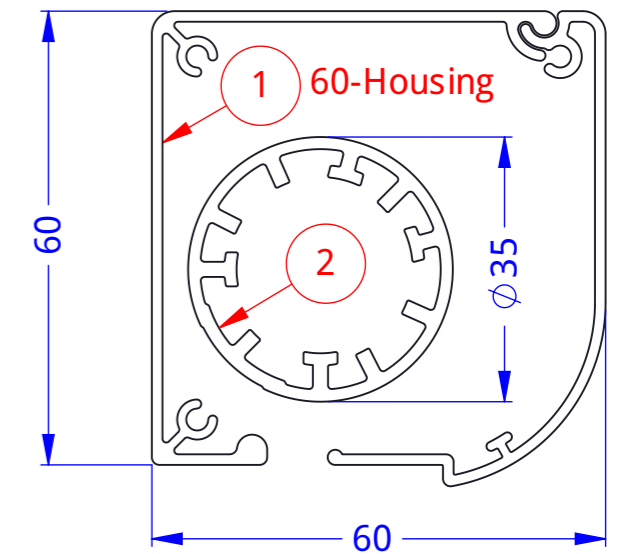

SMARTBLIND
 COMPONENT DIMS - GENERAL
 SCALE 1:1 at A3
 Revision-003

SMARTBLIND
VERTICAL SECT - FACE FIT
SCALE 1:1 at A3
Revision-003

80mm & 120-Housing

SMARTBLIND
VERTICAL SECT - REVEAL FIT
SCALE 1:1 at A3
Revision-003

SMARTBLIND
PLAN VIEW - FACE FIT
SCALE 1:1 at A3
Revision-003

SMARTBLIND
PLAN VIEW - REVEAL FIT
SCALE 1:1 at A3
Revision-003

SMARTBLIND
PLAN VIEW - ADJUSTER FIT
SCALE 1:1 at A3
Revision-003

SMARTBLIND
PLAN VIEW - CORNER FIT
SCALE 1:2 at A3
Revision-003