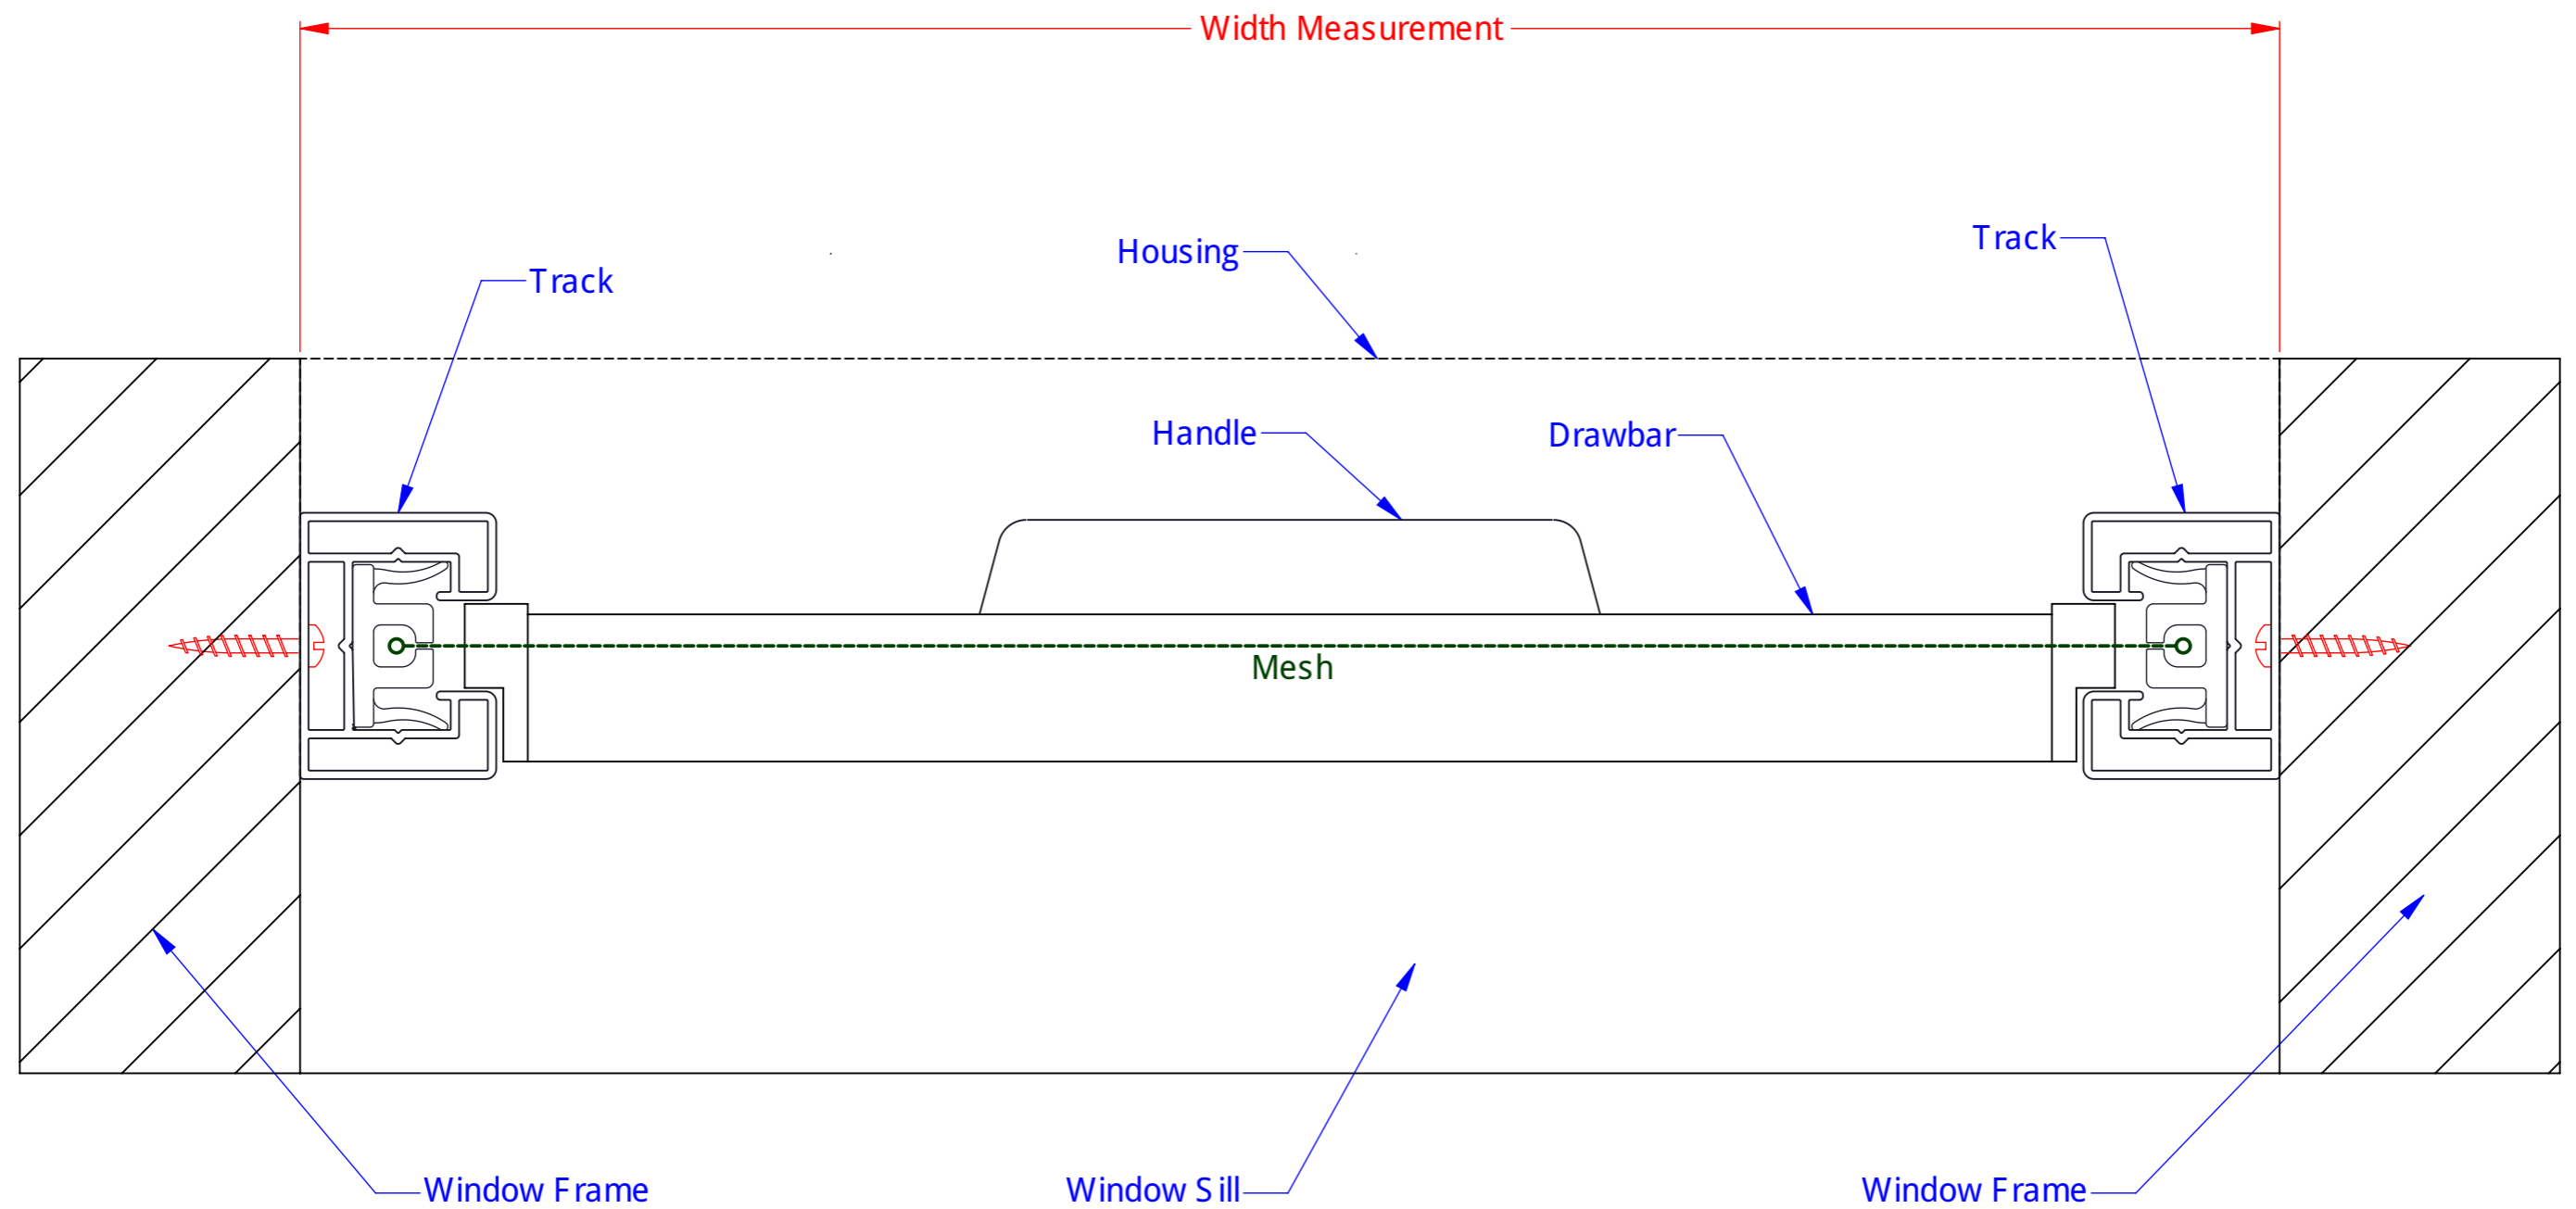

SMARTBLIND
 COMPONENT DIMS - GENERAL
 SCALE 1:1 at A3
 Revision-003

SMARTBLIND
VERTICAL SECT - FACE FIT
SCALE 1:1 at A3
Revision-003

80mm & 120-Housing

SMARTBLIND
VERTICAL SECT - REVEAL FIT
SCALE 1:1 at A3
Revision-003

SMARTBLIND
PLAN VIEW - FACE FIT
SCALE 1:1 at A3
Revision-003

SMARTBLIND
PLAN VIEW - REVEAL FIT
SCALE 1:1 at A3
Revision-003

SMARTBLIND
PLAN VIEW - ADJUSTER FIT
SCALE 1:1 at A3
Revision-003

SMARTBLIND
PLAN VIEW - CORNER FIT
SCALE 1:2 at A3
Revision-003